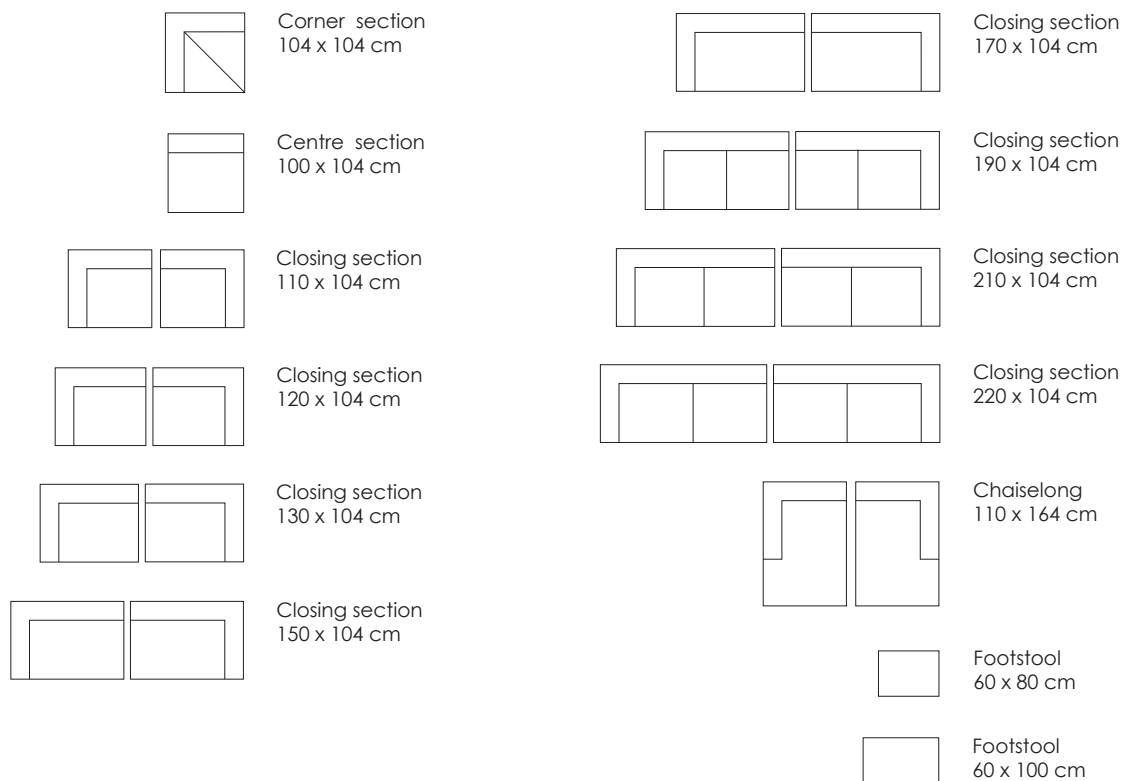

Model Tub · Design Jens Juul Eilersen

Arm height: 58.5 cm · Arm width: 7 cm · Arm cushion width: 20 cm · Total depth (frame): 94 / 104 cm · Seat depth: 68 / 78 cm · Seat height: 40 cm · Total height (frame): 58.5 cm

Scale 1:100

All overall dimensions correspond to frame sizes.

The drawings are not a detailed expression of how the final furniture appears.

Model Tub · Design Jens Juul Eilersen

Arm height: 58.5 cm · Arm width: 7 cm · Arm cushion width: 20 cm · Total depth (frame): 94 cm · Seat depth: 68 cm · Seat height: 40 cm · Total height (frame): 58.5 cm
 Also available in depth 104 cm

Scale 1:100

All overall dimensions correspond to frame sizes.

The drawings are not a detailed expression of how the final furniture appears.

Model Tub · Design Jens Juul Eilersen

Arm height: 58.5 cm · Arm width: 7 cm · Arm cushion width: 20 cm · Total depth (frame): 104 cm · Seat depth: 78 cm · Seat height: 40 cm · Total height (frame): 58.5 cm
 Also available in depth 94 cm

Scale 1:100

All overall dimensions correspond to frame sizes.

The drawings are not a detailed expression of how the final furniture appears.