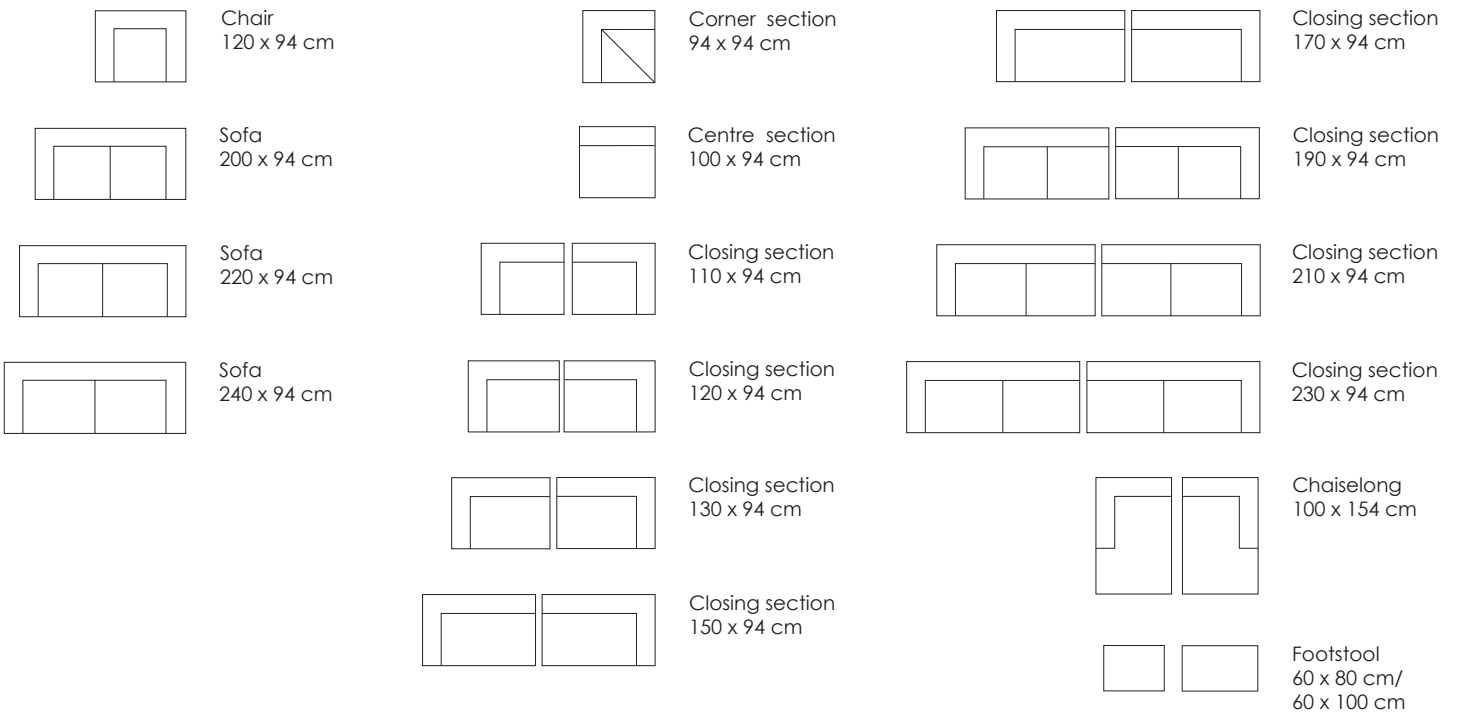

Model Tub · Design Jens Juul Eilersen

Arm height: 58.5 cm · Arm width: 7 cm · Arm cushion width: 20 cm · Total depth (frame): 94 / 104 cm · Seat depth: 68 / 78 cm · Seat height: 40 cm · Total height (frame): 58.5 cm

Scale 1:100

All overall dimensions correspond to frame sizes.

The drawings are not a detailed expression of how the final furniture appears.

Model Tub · Design Jens Juul Eilersen

Arm height: 58.5 cm · Arm width: 7 cm · Arm cushion width: 20 cm · Total depth (frame): 94 cm · Seat depth: 68 cm · Seat height: 40 cm · Total height (frame): 58.5 cm
 Also available in depth 104 cm

Scale 1:100

All overall dimensions correspond to frame sizes.

The drawings are not a detailed expression of how the final furniture appears.

Model Tub · Design Jens Juul Eilersen

Arm height: 58.5 cm · Arm width: 7 cm · Arm cushion width: 20 cm · Total depth (frame): 104 cm · Seat depth: 78 cm · Seat height: 40 cm · Total height (frame): 58.5 cm
 Also available in depth 94 cm

Scale 1:100

All overall dimensions correspond to frame sizes.

The drawings are not a detailed expression of how the final furniture appears.