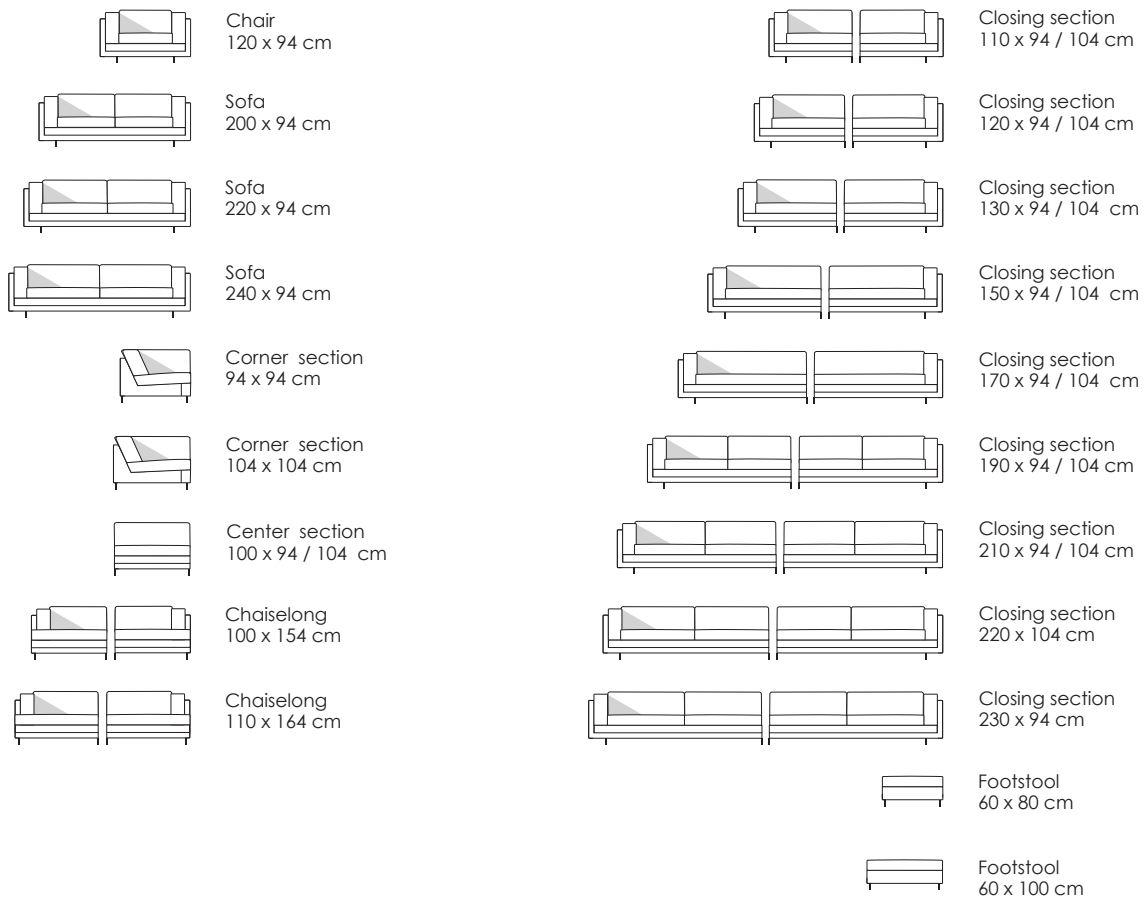

Model Tub · Design Jens Juul Eilersen

Arm height: 58.5 cm · Arm width: 7 cm · Arm cushion width: 20 cm · Total depth (frame): 94 / 104 cm · Seat depth: 68 / 78 cm · Seat height: 40 cm · Total height (frame): 58.5 cm

Scale 1:100

All overall dimensions correspond to frame sizes.

The drawings are not a detailed expression of how the final furniture appears.

Model Tub · Design Jens Juul Eilersen

Arm height: 58.5 cm · Arm width: 7 cm · Arm cushion width: 20 cm · Total depth (frame): 94 cm · Seat depth: 68 cm · Seat height: 40 cm · Total height (frame): 58.5 cm
 Also available in depth 104 cm

Scale 1:100

All overall dimensions correspond to frame sizes.

The drawings are not a detailed expression of how the final furniture appears.

Model Tub · Design Jens Juul Eilersen

Arm height: 58.5 cm · Arm width: 7 cm · Arm cushion width: 20 cm · Total depth (frame): 104 cm · Seat depth: 78 cm · Seat height: 40 cm · Total height (frame): 58.5 cm
 Also available in depth 94 cm

Scale 1:100

All overall dimensions correspond to frame sizes.

The drawings are not a detailed expression of how the final furniture appears.