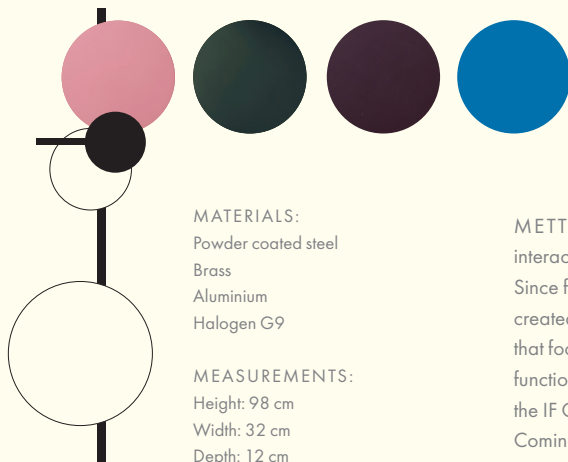

# PLEASE WAIT

We at PWtbS are big fans of exoplanets, so we love this radiant group. You decide the various combinations of colour and size that orbit the still centre of the array. It's not often you get a chance to create your own orrery.

Interaction is the core of the system. The discs are magnetically attached, so you can change their configuration to suit each space: kitchen illumination, study, hallway or living room. The indirect halogen light casts a soft glow – positioning the powder-coated steel discs on the steel bar of the gnomon affects the play of light and shadow as they orbit and eclipse. Light is, after all, a form of clock.

## COLOURS:

INDIAN RED

CEDAR GREEN

FIG PURPLE

ELECTRIC BLUE