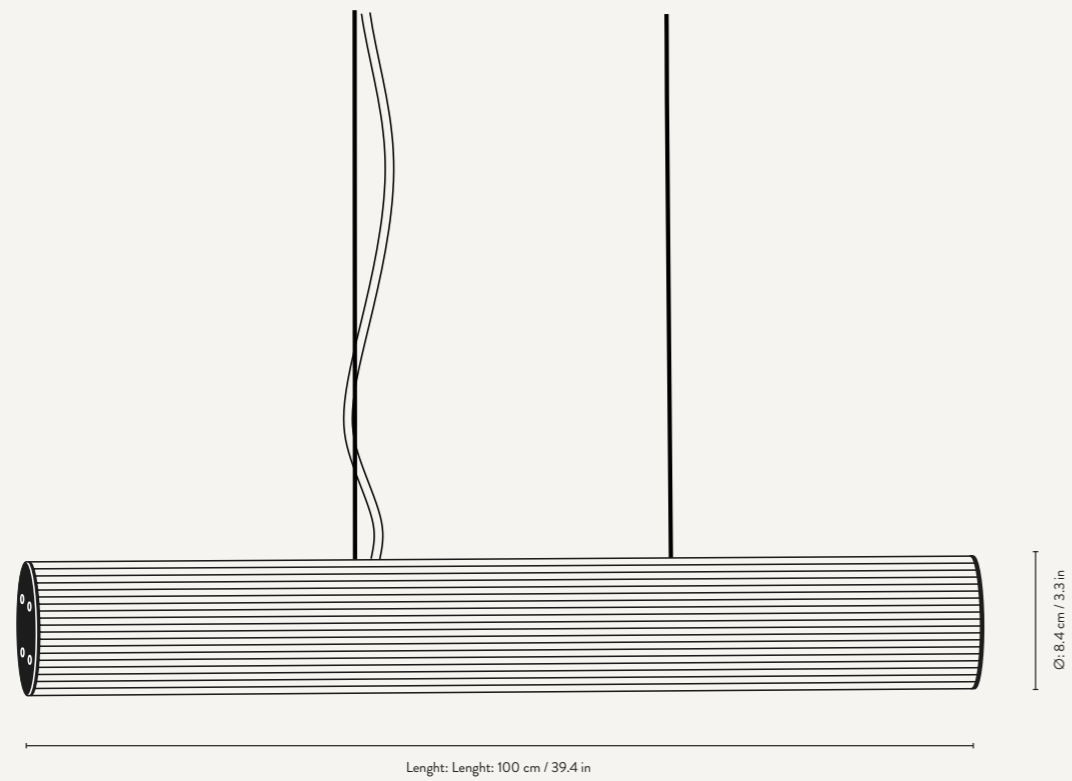

VUELTA PENDANT 100