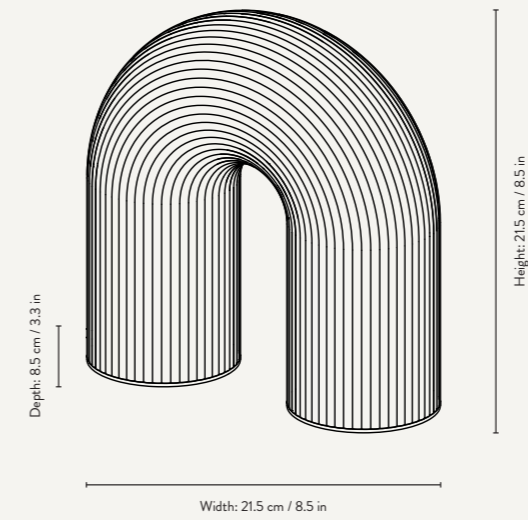

1104263778
White/Brass

1104263779
White/Stainless
Steel

VUELTA WALL LAMP 100

Size:	Ø: 8.4 x L: 100 cm Ø: 3.3 x L: 39.4 in	Recommended retail price	
Material:	Mouth-blown rippled Opal glass tube with solid brushed brass or steel parts. 2.5 metre white fabric cord with dimmer	DKK	5,999
		SEK	8,569
Care:	Wipe with a damp cloth	NOK	8,569
		EUR	815
Info:	Light Source: 220-240 V, 30 W Non-removable LED light source, 50Hz, 3000K, CRI >90.	GBP	805
		USD	1,125
	Dimmable up to 1200 lm with memory controlled by the switch or by remote. Service life 30.000 hours. Certification: CE, IP20, Class I. Wall brackets and mounting screws are included. Only approved for sale in EU/NO/CH/UK. Separate item numbers for US. Registered design		
Net. weight:	4 kg		
Packsize:	1		

VUELTA TABLE LAMP

VUELTA LAMP

Size:	H: 21.5 x W: 21.5 x D: 8.5 cm H: 8.5 x W: 8.5 x D: 3.3 in	Recommended retail price	
Material:	Rippled opal glass with glossy finish. Solid brass feet with matte polish. 1.7 metre white fabric cord with dimmer	EUR	199
Care:	Wipe with a dry cloth	DKK	1.499
Info:	Non removable LED light source, warm white. 2700K, CRI >80. Dimmable up to 265 lm Service life: 30.000 hours. Only approved for EU/NO/CH/UK (UK plug version for UK). Separate version for US. Registered design	SEK	2.139
		NOK	2.139
		GBP	185
		USD	275
Country:	China		
Net. weight:	1.3 kg		
Packsize:	2		