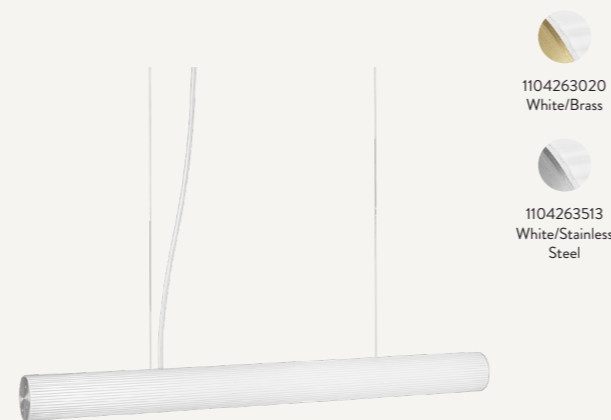

VUELTA LAMPS

PRODUCT INFO

ferm
L I V I N G

VUELTA LAMPS

Fusing textural complexity with modern simplicity, the Vuelta Pendant features cylindrical translucent glass with a distinct rippled surface and brushed metal finishes. With an LED light source that emits a soft, diffused light, the Vuelta Pendant comes with an adjustable dimmer remote for ultimate ambiance control. Use the pendant on its own, or hang multiple lamps in a row for a bright, uniformed statement.

1104263512
White/Stainless
Steel

VUELTA PENDANT 60

Size:	Ø: 8.4 x L: 60 cm Ø: 3.3 x L: 33.6 in	Recommended retail price	
Material:	Mouth-blown rippled Opal glass tube with solid brushed brass or steel parts. 6 metre white fabric cord. 5 metre suspension wire	DKK	4,999
		SEK	7,139
Care:	Wipe with a damp cloth	NOK	7,139
		EUR	679
Info:	Light Source: 220-240 V, 15 W Non-removable LED light source, 50Hz, 3000K, CRI >90.	GBP	669
		USD	939
	Dimmable up to 2400 lm with memory controlled by a remote or Dali system. Service life 30.000 hours. Certification: CE, IP20, Class I. Canopy, ceiling brackets and mounting screws are included. Only approved for sale in EU/NO/CH/UK.		
	Separate item numbers for US. Registered design		
Net. weight:	2.2 kg		
Packsize:	1		

1104263776
White/Brass

1104263777
White/Stainless
Steel

VUELTA WALL LAMP 40

Size:	Ø: 8.4 x L: 40 cm Ø: 3.3 x L: 15.7 in	Recommended retail price	
Material:	Mouth-blown rippled Opal glass tube with solid brushed brass or steel parts. 2.5 metre white fabric cord with dimmer	DKK	3,999
		SEK	5,715
Care:	Wipe with a damp cloth	NOK	5,715
		EUR	545
Info:	Light Source: 220-240 V, 20 W Non-removable LED light source, 50Hz, 3000K, CRI >90.	GBP	535
		USD	749
	Dimmable up to 1200 lm with memory controlled by the switch or by remote. Service life 30.000 hours. Certification: CE, IP20, Class I. Wall brackets and mounting screws are included. Only approved for sale in EU/NO/CH/UK. Separate item numbers for US. Registered design		
Net. weight:	1.7 kg		
Packsize:	1		