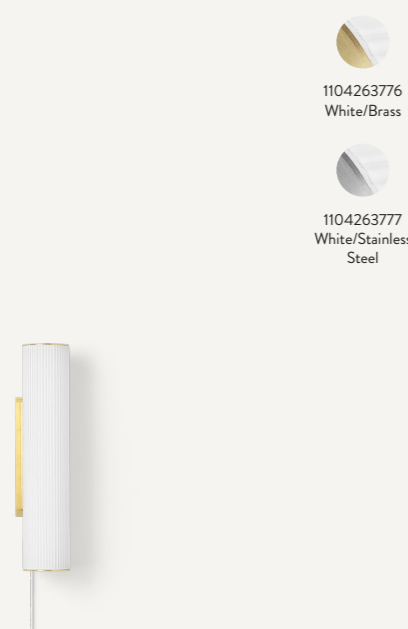

1104263512
White/Stainless
Steel

VUELTA PENDANT 60

Size:	Ø: 8.4 x L: 60 cm Ø: 3.3 x L: 33.6 in	Recommended retail price	
Material:	Mouth-blown rippled Opal glass tube with solid brushed brass or steel parts. 6 metre white fabric cord. 5 metre suspension wire	DKK	4,999
		SEK	7,139
Care:	Wipe with a damp cloth	NOK	7,139
		EUR	679
Info:	Light Source: 220-240 V, 15 W Non-removable LED light source, 50Hz, 3000K, CRI >90.	GBP	669
		USD	939
	Dimmable up to 2400 lm with memory controlled by a remote or Dali system. Service life 30.000 hours. Certification: CE, IP20, Class I. Canopy, ceiling brackets and mounting screws are included. Only approved for sale in EU/NO/CH/UK.		
	Separate item numbers for US. Registered design		
Net. weight:	2.2 kg		
Packsize:	1		

1104263776
White/Brass

1104263777
White/Stainless
Steel

VUELTA WALL LAMP 40

Size:	Ø: 8.4 x L: 40 cm Ø: 3.3 x L: 15.7 in	Recommended retail price	
Material:	Mouth-blown rippled Opal glass tube with solid brushed brass or steel parts. 2.5 metre white fabric cord with dimmer	DKK	3,999
		SEK	5,715
Care:	Wipe with a damp cloth	NOK	5,715
		EUR	545
Info:	Light Source: 220-240 V, 20 W Non-removable LED light source, 50Hz, 3000K, CRI >90.	GBP	535
		USD	749
	Dimmable up to 1200 lm with memory controlled by the switch or by remote. Service life 30.000 hours. Certification: CE, IP20, Class I. Wall brackets and mounting screws are included. Only approved for sale in EU/NO/CH/UK. Separate item numbers for US. Registered design		
Net. weight:	1.7 kg		
Packsize:	1		