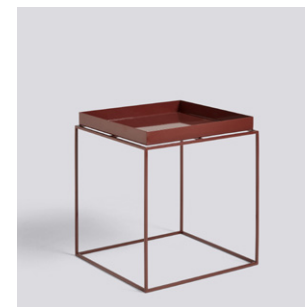

## TRAY TABLE

The metal Tray Table is a multi-functional piece of furniture that can easily be adapted to fit your needs. When the tray top is in place, it can be used as a bedside table or coffee table, and when the tray top is removed, it becomes a regular tray that can be used to carry items.

**MATERIALS**

Powder coated steel.

**COLOURS**

WHITE

BLACK

WARM GREY

DEEP BLUE  
HIGH GLOSS

CHOCOLATE  
HIGH GLOSS

- TRAY TABLE -

TRAY TABLE / S  
1025011009000 / Black

TRAY TABLE / S  
1025011509000 / White

TRAY TABLE / M  
1025031009000 / Black

TRAY TABLE / M  
1025031509000 / White

TRAY TABLE / M  
1025032409000 / Warm grey

TRAY TABLE / M  
1025033039000 / Deep blue High gloss

TRAY TABLE / M  
1025033009000 / Toffee

TRAY TABLE / M  
1025033029000 / Chocolate High gloss

TRAY TABLE / M  
1025033019000 / Peppermint green

- TRAY TABLE -