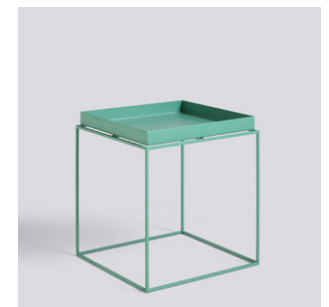

## TRAY TABLE

The metal Tray Table is a multi-functional piece of furniture that can easily be adapted to fit your needs. When the tray top is in place, it can be used as a bedside table or coffee table, and when the tray top is removed, it becomes a regular tray that can be used to carry items.

**MATERIALS**

Powder coated steel.

**COLOURS**

WHITE

BLACK

WARM GREY

DEEP BLUE  
HIGH GLOSS

CHOCOLATE  
HIGH GLOSS

- TRAY TABLE -

TRAY TABLE / S  
1025011009000 / Black

TRAY TABLE / S  
1025011509000 / White

TRAY TABLE / M  
1025031009000 / Black

TRAY TABLE / M  
1025031509000 / White

TRAY TABLE / M  
1025032409000 / Warm grey

TRAY TABLE / M  
1025033039000 / Deep blue High gloss

TRAY TABLE / M  
1025033009000 / Toffee

TRAY TABLE / M  
1025033029000 / Chocolate High gloss

TRAY TABLE / M  
1025033019000 / Peppermint green

- TRAY TABLE -