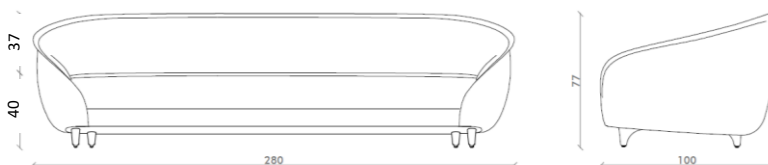

Sitting height: 380 mm
Seat width: 1650 mm
Seat depth: 650 mm
Seat height: 400 mm
Sofa width: 2150 mm
Sofa depth: 1000 mm
Sofa height: 770 mm
Armrest height: 640 mm

WEIGHT ITEM
73 kg

PACKAGING TYPE
Cardboard box

COLORS

DESCRIPTION

The collection consists of a lounge chair, a two seater and a three seater sofa. The chair and sofa are fully upholstered and come with oiled walnut legs with a brass detail on the bottom.

VERSION - FULL-UPHOLSTERED

- Upholstered in fabric / American Walnut with brass ring // - /

CHAIR VERSION

The series consists of the following:

Revers Lounge chair
Revers Sofa 215x100

FACTS

MEASUREMENT - W x D x H mm

Sitting height: 380 mm
Seat width: 2300 mm
Seat depth: 650 mm
Seat height: 400 mm
Sofa width: 2800 mm
Sofa depth: 1000 mm
Sofa height: 770 mm
Armrest height: 640 mm

WEIGHT ITEM
90 kg

PACKAGING TYPE
Cardboard box