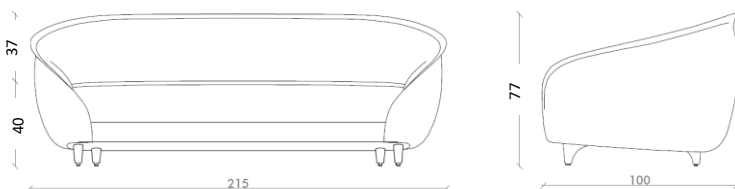

PRODUCT

COLORS

DESCRIPTION

The collection consists of a lounge chair, a two seater and a three seater sofa. The chair and sofa are fully upholstered and come with oiled walnut legs with a brass detail on the bottom.

VERSION - FULL-UPHOLSTERED

- Upholstered in fabric / American Walnut with brass ring // - /

CHAIR VERSION

The series consists of the following:

Revers Lounge chair
Revers Sofa 280x100

FACTS

MEASUREMENT - W x D x H mm

Sitting height: 380 mm
Seat width: 1650 mm
Seat depth: 650 mm
Seat height: 400 mm
Sofa width: 2150 mm
Sofa depth: 1000 mm
Sofa height: 770 mm
Armrest height: 640 mm

WEIGHT ITEM
73 kg

PACKAGING TYPE
Cardboard box

Sitting height: 380 mm
Seat width: 2300 mm
Seat depth: 650 mm
Seat height: 400 mm
Sofa width: 2800 mm
Sofa depth: 1000 mm
Sofa height: 770 mm
Armrest height: 640 mm

WEIGHT ITEM
90 kg

PACKAGING TYPE
Cardboard box