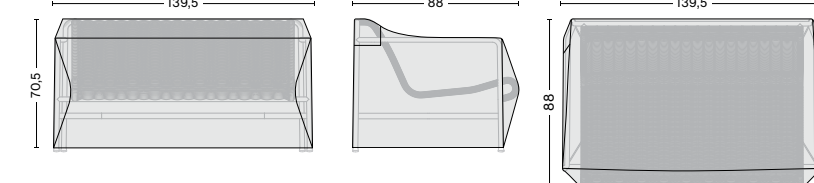

Black

DIMENSIONS

FOR DINING ARMCHAIR
Width 63 cm
Depth 67 cm
Height 80 cm

FOR LOUNGE CHAIR LOW
Width 72,5 cm
Depth 81 cm
Height 71,5 cm

FOR DINING BENCH WITH ARMREST
Width 128,5 cm
Depth 69 cm
Height 80 cm