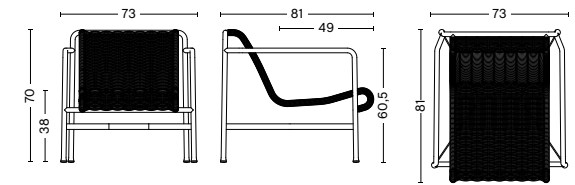

Palissade Cord Dining Armchair | Sky grey

DIMENSIONS

PALISSADE CORD DINING ARMCHAIR
 Width 63 cm
 Depth 66 cm
 Height 80 cm
 Seat height 45 cm
 Seat depth 44 cm

PALISSADE CORD LOUNGE CHAIR LOW
 Width 73 cm
 Depth 81 cm
 Height 70 cm
 Seat height 38 cm
 Seat depth 49 cm

GLIDER

Plastic glider

PALISSADE CORD DINING BENCH WITH ARMREST
 Width 128 cm
 Depth 70 cm
 Height 80 cm
 Seat height 45 cm
 Seat depth 44 cm

PALISSADE CORD LOUNGE SOFA
 Width 139 cm
 Depth 88 cm
 Height 70 cm
 Seat height 38 cm
 Seat depth 49 cm