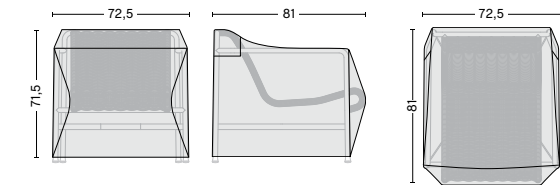

Black

DIMENSIONS

FOR DINING ARMCHAIR
Width 63 cm
Depth 67 cm
Height 80 cm

FOR LOUNGE CHAIR LOW
Width 72,5 cm
Depth 81 cm
Height 71,5 cm

FOR DINING BENCH WITH ARMREST
Width 128,5 cm
Depth 69 cm
Height 80 cm