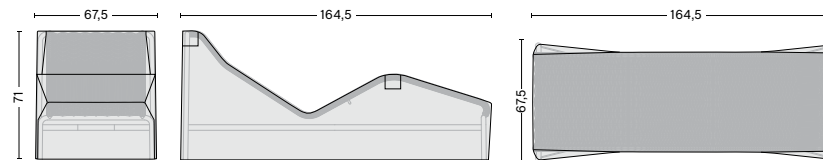

FOR CHAISE LONGUE
Width 67,5 cm
Depth 164,5 cm
Height 71 cm