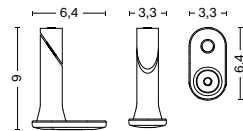

FOR CHAISE LONGUE
Width 49,5 cm
Depth 195 cm
Height 1 cm

HEADREST CUSHION
FOR CHAISE LONGUE
Width 46,5 cm
Diameter 14 cm

FABRIC COLOUR

Please note that the colours are indicative

Anthracite
Texsilk
Uni ColorS
2657

Sky grey
Texsilk
Uni Colors
2649

Olive
Texsilk
Uni Colors
2497

Iron red
Texsilk
Uni Colors
2230

Cream white
Texsilk
Uni Colors
2730

OPTIONS

Incl. fire retardant interliner (UK).

PALISSADE FIXATION BRACKET | SEATING

MATERIALS

FIXATION BRACKET
Powder coated stainless steel with EPDM rubber washer

DIMENSIONS

Width 6,4 cm
Depth 3,3 cm
Height 9 cm
Fixation hole diameter 1 cm

COLOUR & FINISH

Please note that the colours are indicative