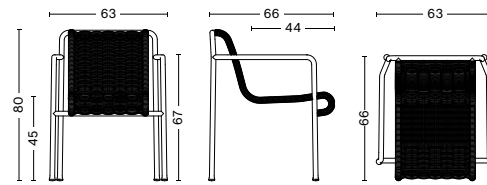

Palissade Cord Dining Armchair | Sky grey

DIMENSIONS

PALISSADE CORD DINING ARMCHAIR
 Width 63 cm
 Depth 66 cm
 Height 80 cm
 Seat height 45 cm
 Seat depth 44 cm

PALISSADE CORD LOUNGE CHAIR LOW
 Width 73 cm
 Depth 81 cm
 Height 70 cm
 Seat height 38 cm
 Seat depth 49 cm

GLIDER

Plastic glider

PALISSADE CORD DINING BENCH WITH ARMREST
 Width 128 cm
 Depth 70 cm
 Height 80 cm
 Seat height 45 cm
 Seat depth 44 cm

PALISSADE CORD LOUNGE SOFA
 Width 139 cm
 Depth 88 cm
 Height 70 cm
 Seat height 38 cm
 Seat depth 49 cm