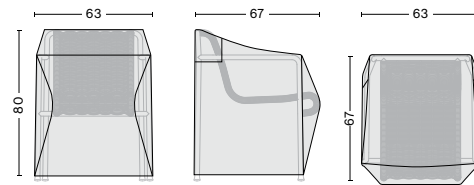

MATERIALS

FIXATION BRACKET
Powder coated stainless steel with EPDM rubber washer

DIMENSIONS

Width 6,4 cm
Depth 3,3 cm
Height 9 cm
Fixation hole diameter 1 cm

COLOUR & FINISH

Please note that the colours are indicative

Black

DIMENSIONS

FOR DINING ARMCHAIR
Width 63 cm
Depth 67 cm
Height 80 cm

FOR LOUNGE CHAIR LOW
Width 72,5 cm
Depth 81 cm
Height 71,5 cm

FOR DINING BENCH WITH ARMREST
Width 128,5 cm
Depth 69 cm
Height 80 cm