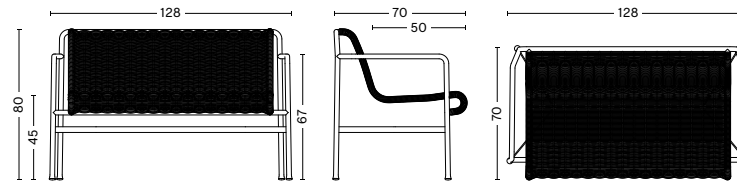

Palissade Cord Dining Armchair | Sky grey

DIMENSIONS

PALISSADE CORD DINING ARMCHAIR
 Width 63 cm
 Depth 66 cm
 Height 80 cm
 Seat height 45 cm
 Seat depth 44 cm

PALISSADE CORD LOUNGE CHAIR LOW
 Width 73 cm
 Depth 81 cm
 Height 70 cm
 Seat height 38 cm
 Seat depth 49 cm

GLIDER

Plastic glider

PALISSADE CORD DINING BENCH WITH ARMREST
 Width 128 cm
 Depth 70 cm
 Height 80 cm
 Seat height 45 cm
 Seat depth 44 cm

PALISSADE CORD LOUNGE SOFA
 Width 139 cm
 Depth 88 cm
 Height 70 cm
 Seat height 38 cm
 Seat depth 49 cm

COLOUR & FINISH

Please note that the colours are indicative

Olive

Sky grey

Anthracite

Iron Red

Cream white

PALISSADE CORD CHAISE LONGUE
 Width 65,5 cm
 Depth 164,5 cm
 Height 70 cm
 Seat height 25,5 cm