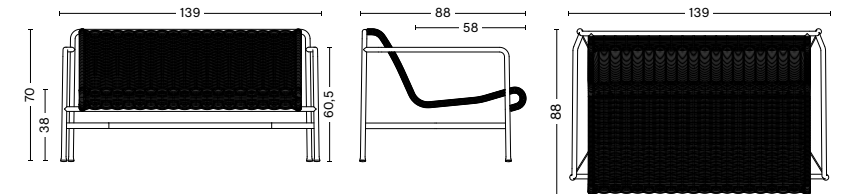

Palissade Cord Dining Armchair | Sky grey

DIMENSIONS

PALISSADE CORD DINING ARMCHAIR
 Width 63 cm
 Depth 66 cm
 Height 80 cm
 Seat height 45 cm
 Seat depth 44 cm

PALISSADE CORD LOUNGE CHAIR LOW
 Width 73 cm
 Depth 81 cm
 Height 70 cm
 Seat height 38 cm
 Seat depth 49 cm

GLIDER

Plastic glider

PALISSADE CORD DINING BENCH WITH ARMREST
 Width 128 cm
 Depth 70 cm
 Height 80 cm
 Seat height 45 cm
 Seat depth 44 cm

PALISSADE CORD LOUNGE SOFA
 Width 139 cm
 Depth 88 cm
 Height 70 cm
 Seat height 38 cm
 Seat depth 49 cm

COLOUR & FINISH

Please note that the colours are indicative

Olive

Sky grey

Anthracite

Iron Red

Cream white

PALISSADE CORD CHAISE LONGUE
 Width 65,5 cm
 Depth 164,5 cm
 Height 70 cm
 Seat height 25,5 cm