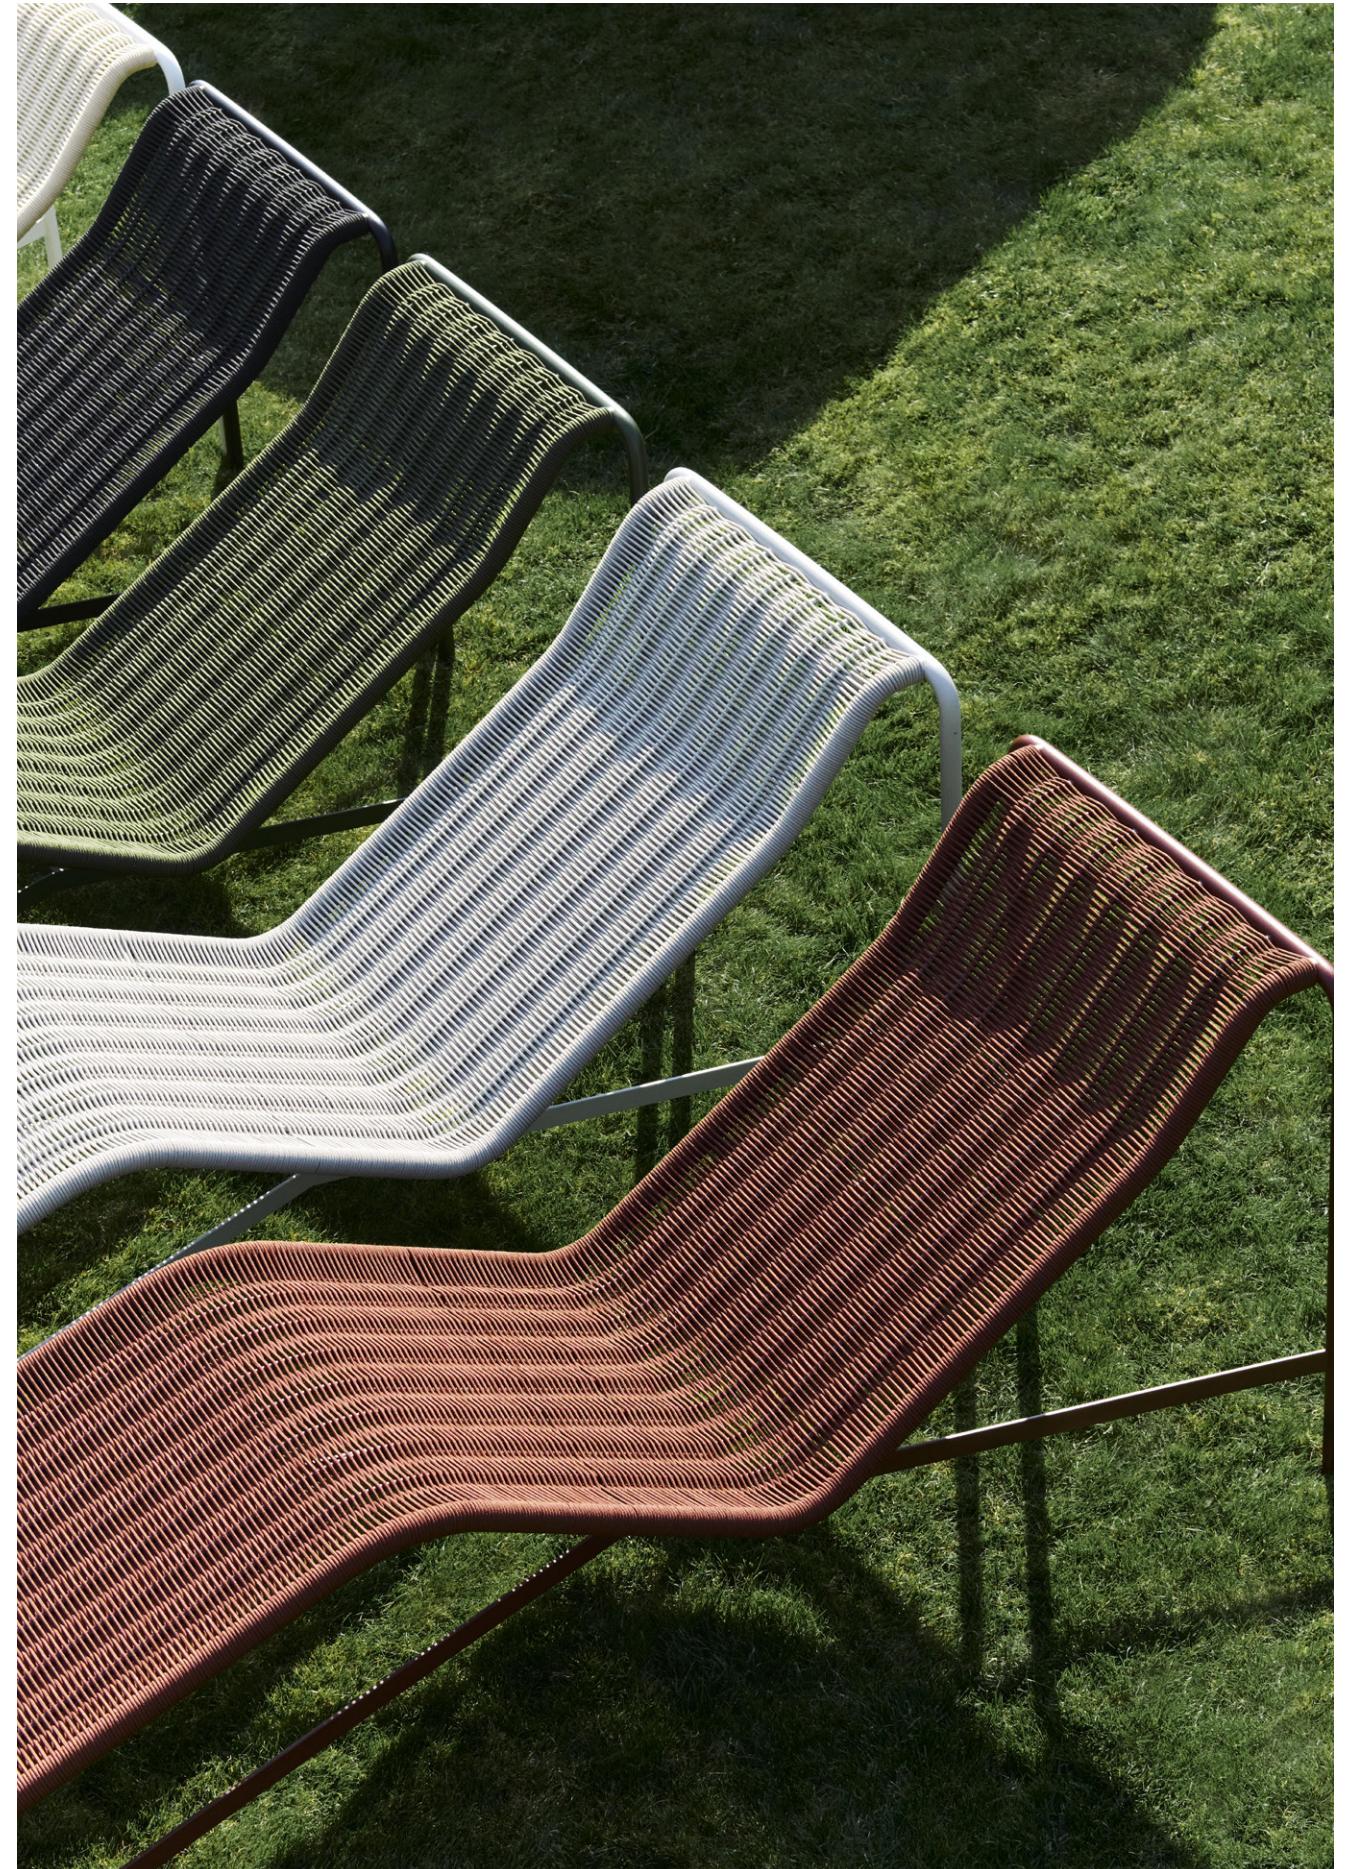

Palissade Cord Chaise Longue Family