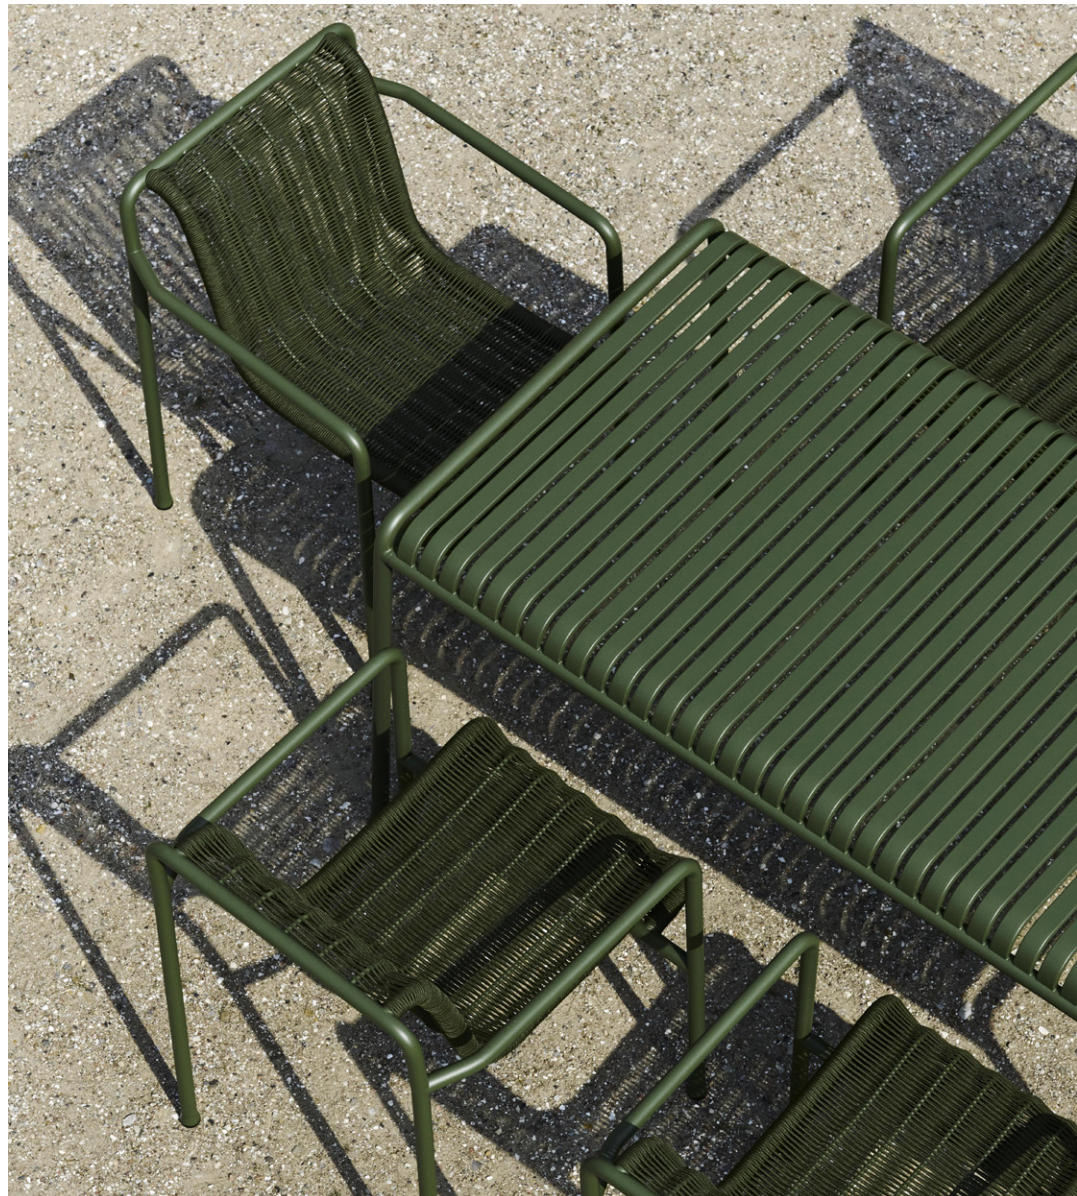

DESIGN BY RONAN BOURULLEC

HAY

PALISSADE CORD COLLECTION

HIGHLIGHTS

- Part of the Palissade Collection comprising dining chairs, lounge chairs, benches, and chaise longue
- Retaining the same design language as the original Palissade, the Cord variants feature a comfortable woven seat that creates a softer expression
- Designed in colour and form to integrate effortlessly into a natural landscape
- Recycled polyester cord matching the existing Palissade powder coated colours is handwoven onto the steel frame
- The steel frame features a weatherproof outdoor powder coating
- The chairs and benches both pair well with the Palissade Table as well as other HAY outdoor furniture.
- Palissade Cover available for all Palissade Cord Furniture
- Suitable for a wide variety of outdoor environments

PALISSADE CORD COLLECTION DESIGN BY RONAN BOUROULLEC

The Palissade Cord collection brings a softer expression to Ronan Bouroullec's iconic Palissade outdoor range of furniture. Retaining the same design language as the original Palissade, recycled polyester cord is handwoven onto a powder coated steel frame, giving this series a more relaxed appearance. Comprising a dining armchair, dining bench, lounge chair, lounge sofa, and chaise longue in colours matching the existing Palissade variants, this collection is conducive for relaxing, eating, and socialising in a wide range of outside spaces.

Ronan Bouroullec

Palissade Cord Collection | Iron red

Palissade Cord Chaise Longue | Cream white

Palissade Cord Dining Armchair | Cream white
Palissade Cord Dining Bench | Cream white

Palissade Cord Chaise Longue | Iron red

Palissade Cord Chaise Longue Family

Palissade Cord Dining Armchair | Olive

Palissade Cord Dining Armchair | Olive
Palissade Cord Dining Bench | Olive

Palissade Cord Dining Armchair Family

Palissade Cord Lounge Chair Low | Sky grey