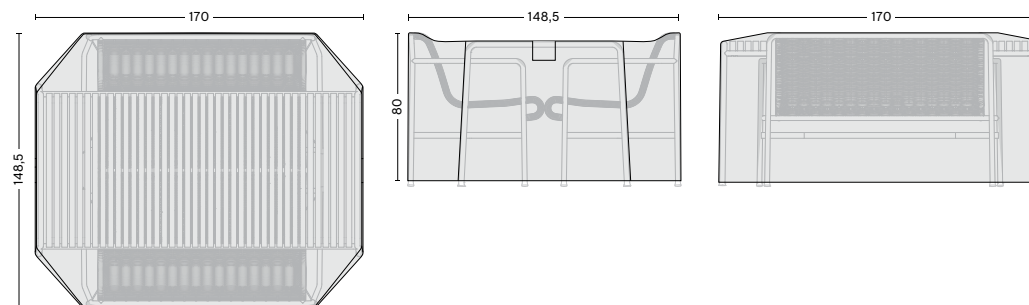

FOR TABLE INCL. 2 PCS DINING BENCHES
Length 170 cm
Width 148,5 cm
Height 80 cm