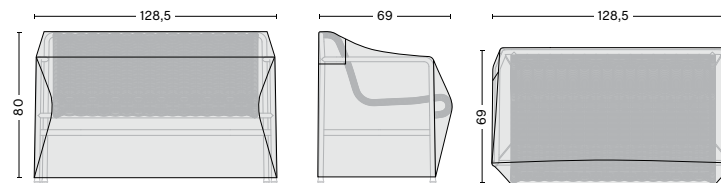

Black

DIMENSIONS

FOR DINING ARMCHAIR
Width 63 cm
Depth 67 cm
Height 80 cm

FOR LOUNGE CHAIR LOW
Width 72,5 cm
Depth 81 cm
Height 71,5 cm

FOR DINING BENCH WITH ARMREST
Width 128,5 cm
Depth 69 cm
Height 80 cm