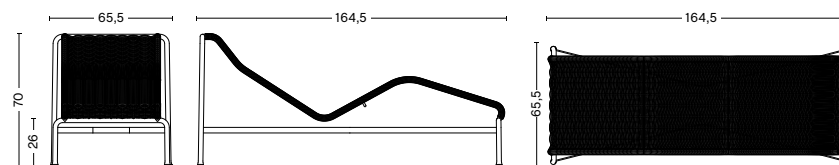

Palissade Cord Dining Armchair | Sky grey

DIMENSIONS

PALISSADE CORD DINING ARMCHAIR
 Width 63 cm
 Depth 66 cm
 Height 80 cm
 Seat height 45 cm
 Seat depth 44 cm

PALISSADE CORD LOUNGE CHAIR LOW
 Width 73 cm
 Depth 81 cm
 Height 70 cm
 Seat height 38 cm
 Seat depth 49 cm

GLIDER

Plastic glider

PALISSADE CORD DINING BENCH WITH ARMREST
 Width 128 cm
 Depth 70 cm
 Height 80 cm
 Seat height 45 cm
 Seat depth 44 cm

PALISSADE CORD LOUNGE SOFA
 Width 139 cm
 Depth 88 cm
 Height 70 cm
 Seat height 38 cm
 Seat depth 49 cm

COLOUR & FINISH

Please note that the colours are indicative

Olive

Sky grey

Anthracite

Iron Red

Cream white

PALISSADE CORD CHAISE LONGUE
 Width 65,5 cm
 Depth 164,5 cm
 Height 70 cm
 Seat height 25,5 cm