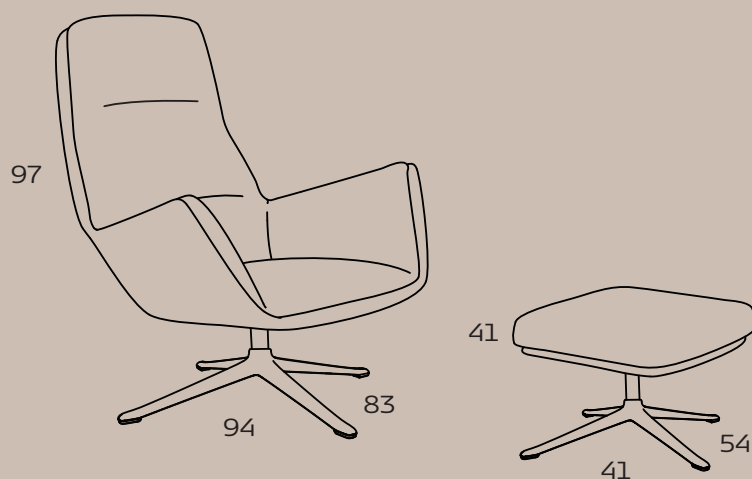

Dimensions

Picture on frontpage: Moro 1002000 + footrest 1002050, Copparo 1470 Rusty Orange, Matt black base 060. Moro 1002000 + footrest 1002050, Brescia 1270 Sandy Beige, Oak wood base 003. Moro 1002000 + footrest 1002050, Savoy 0960 Platin Black, Oak wood base 003 + Moro 1002000, Lesina 1560 Light Grey, Black wood base 001.

FLEXLUX.COM

FLEXLUX reserves the right to modify or delete prices, products and product specifications without any prior notice. FLEXLUX has no liability for any errors or omissions in the materials. All weights and measures shown are best approximations. Seams and stitching can vary from fabric to leather.