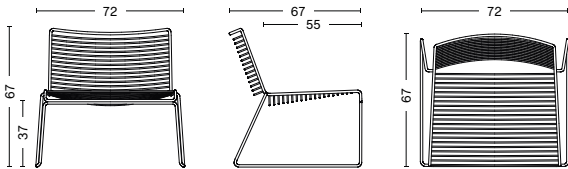

# HEE LOUNGE CHAIR

PRODUCT FACT SHEET

**HAY**

## HEE LOUNGE CHAIR

DESIGN BY HEE WELLING, 2005

The philosophy behind the Hee Series was to take an archetypal chair and perfect it down to the last detail while cutting the essentials to the bone. The goal was to create a contemporary chair to fit into a wide range of contexts. The attempt was a great success, resulting in the pragmatic and easily decoded Hee series. Like a line drawing, it wraps metres of metal wire into neat, straight lines in three versions: bar stool, lounge chair and dining chair. Stackable and weatherproof, the wide assortment of colours and designs make Hee suitable for numerous indoor and outdoor contexts, such as bars and restaurants, as well as public spaces and home environments.

### DIMENSIONS

WIDTH 72 CM | 28.25"  
DEPTH 67 CM | 26.50"  
HEIGHT 67 CM | 26.50"  
SEAT HEIGHT 37 CM | 14.50"  
SEAT WIDTH 55 CM | 21.75"

## DIMENSIONS

WIDTH 63 CM | 24.75"

DEPTH 46 CM | 18"

HEIGHT 3 CM | 1.25"