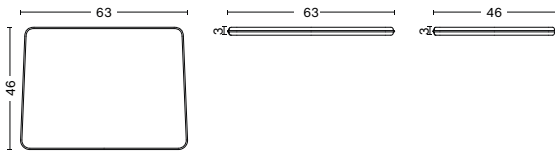

### DIMENSIONS

WIDTH 72 CM | 28.25"  
DEPTH 67 CM | 26.50"  
HEIGHT 67 CM | 26.50"  
SEAT HEIGHT 37 CM | 14.50"  
SEAT WIDTH 55 CM | 21.75"

## DIMENSIONS

WIDTH 63 CM | 24.75"

DEPTH 46 CM | 18"

HEIGHT 3 CM | 1.25"