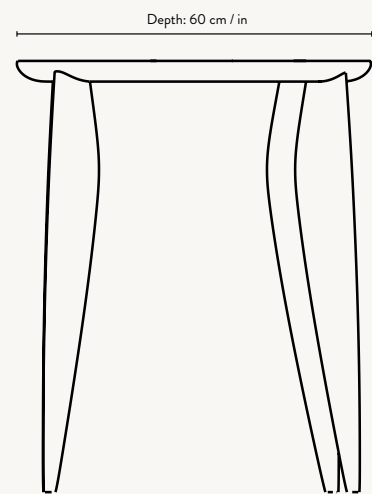

## PRODUCT INFO

<b>Product type:</b>	Desk
<b>Origin:</b>	Bosnia and Herzegovina
<b>Weight:</b>	25 kg
<b>Material:</b>	FSC™-certified solid European walnut. Oiled
<b>Dimensions:</b>	H: 73 x W: 117 x D: 60 cm / H: 28.7 x W: 46.1 x D: 23.6 in
<b>Design:</b>	ferm LIVING
<b>Care instructions:</b>	Wipe with a damp cloth. Do not leave the surface wet
<b>Info:</b>	Registered design

FEVE DESK

Length: 117 cm / in

Width: 64 cm / in

Height: 69.5 cm / in

Width: 112 cm / in

Depth: 60 cm / in

Depth: 53.4 cm / in