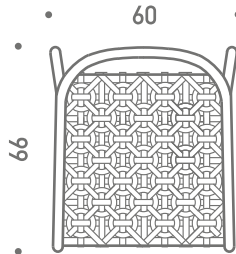

FAY

adea

FAY chair, oak natural
BARON 210, Adea Nubuck 30-9
PLATEAU 90x90, White Carrara

FAY

FAY CHAIR
Soap treated oak, natural leather

FAY CHAIR
Black oak, black leather

FAY CHAIR
Natural ash, natural leather