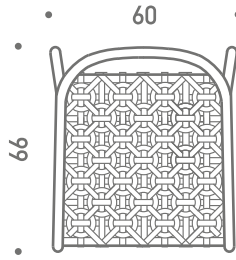

FAY

adea

FAY chair, oak natural
BARON 210, Adea Nubuck 30-9
PLATEAU 90x90, White Carrara

FAY

FAY CHAIR
Soap treated oak, natural leather

FAY CHAIR
Black oak, black leather

FAY CHAIR
Natural ash, natural leather