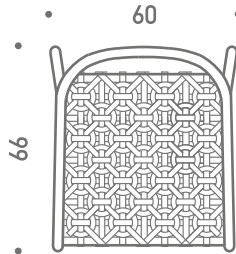

FAY

adea

FAY chair, oak natural
BARON 210, Adea Nubuck 30-9
PLATEAU 90x90, White Carrara

FAY

FAY CHAIR
Soap treated oak, natural leather

FAY CHAIR
Black oak, black leather

FAY CHAIR
Natural ash, natural leather