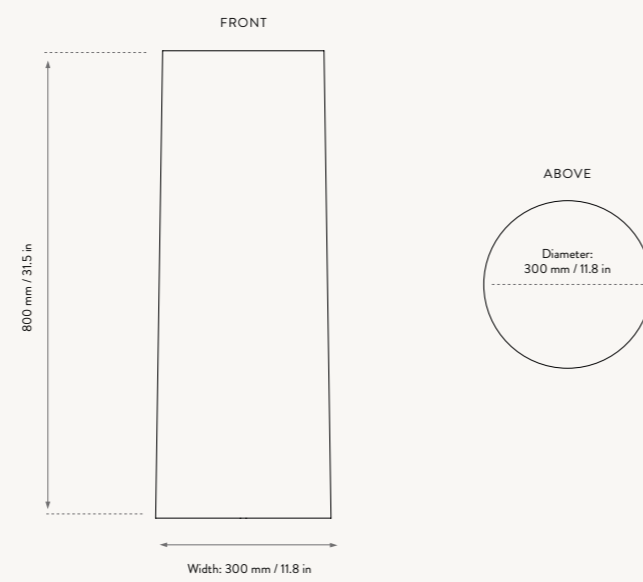

**SIZE:** Ø: 27.5 X H: 28.5 CM / Ø: 10.8 X H: 11.2 IN · **MATERIAL:** FABRIC COVERED LAMP SHADE WITH STEEL STRUCTURE  
**CARE:** DUST OFF OR CAREFULLY VACUUM CLEAN · **INFO:** FITS E27 SOCKETS. FITS HEBE LAMP BASE SMALL & MEDIUM AND POST TABLE LAMP BASE. **COUNTRY OF ORIGIN:** CHINA · **NET. WEIGHT:** 0.5 KG · **PACKSIZE:** 2

**SIZE:** Ø: 42 X H: 40 CM / Ø: 16.5 X H: 15.7 IN · **MATERIAL:** FABRIC COVERED LAMPSHADE WITH STEEL STRUCTURE  
**CARE:** DUST OFF OR CAREFULLY VACUUM CLEAN · **INFO:** FITS E27 SOCKETS. FITS POST FLOOR LAMP BASE  
**COUNTRY OF ORIGIN:** CHINA · **NET. WEIGHT:** 1.1 KG · **PACKSIZE:** 2

**SIZE:** Ø: 30 X H: 80 CM / Ø: 11.8 X H: 31.5 IN · **MATERIAL:** FABRIC COVERED LAMPSHADE WITH STEEL STRUCTURE  
**CARE:** DUST OFF OR CAREFULLY VACUUM CLEAN · **INFO:** FITS E27 SOCKETS. FITS HEBE LAMP BASE LARGE  
**COUNTRY OF ORIGIN:** CHINA · **NET. WEIGHT:** 1.1 KG · **PACKSIZE:** 2

ECLIPSE LAMPSHADE - SHORT

ECLIPSE LAMPSHADE - MEDIUM

ECLIPSE LAMPSHADE - LARGE

ECLIPSE LAMPSHADE - LONG