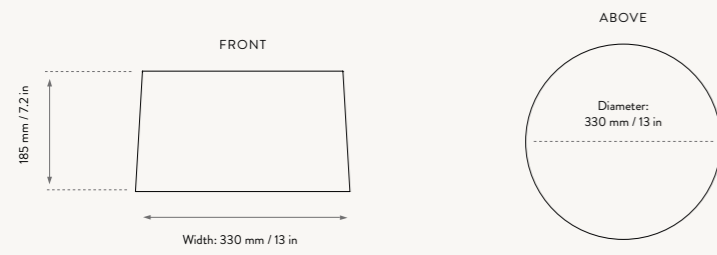

ECLIPSE LAMPSHADE - SHORT