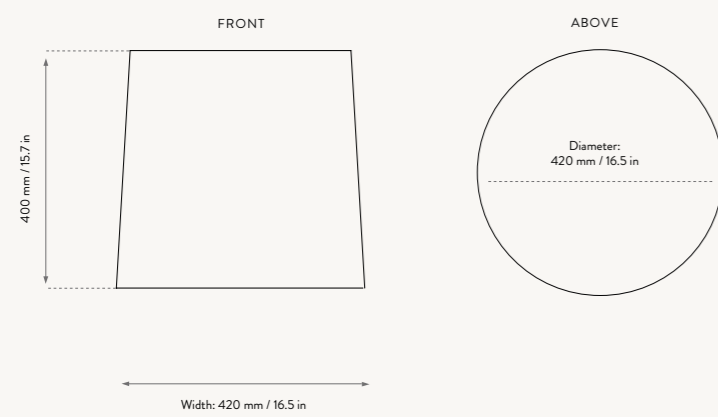

ECLIPSE LAMPSHADE - LARGE