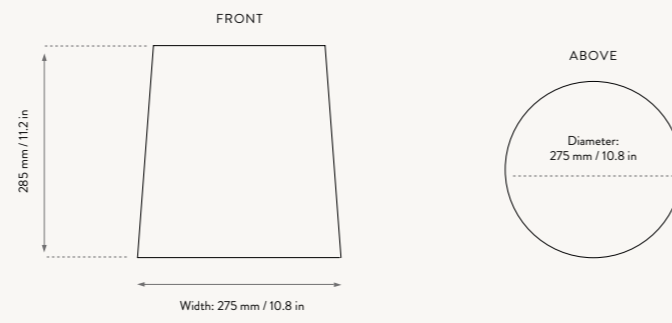

ECLIPSE LAMPSHADE - MEDIUM