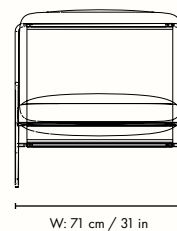

## Information

**Size:** W: 79 x H: 78 x D: 85 cm / W: 31.1 x H: 30.7 x D: 33.5 in

**Seat height:** 30 cm / 11.8 in

**Material:** Electro-plated steel frame with powder coating. Seat: 70% vinyl and 30% polyester mesh fabric. Inner cushion: Polyester padding and PU foam. Cover: 60% polypropylene and 40% polyester, 40% is made of recycled fibers

## Measurements

## Information

**Size:** W: 233 x H: 78 x D: 85 cm / W: 91.7 x H: 30.7 x D: 33.5 in

**Seat height:** 30 cm / 11.8 in

**Material:** Electro-plated steel frame with powder coating. Seat: 70% vinyl and 30% polyester mesh fabric. Inner cushion: Polyester padding and PU foam. Cover: 100 % outdoor polypropylene