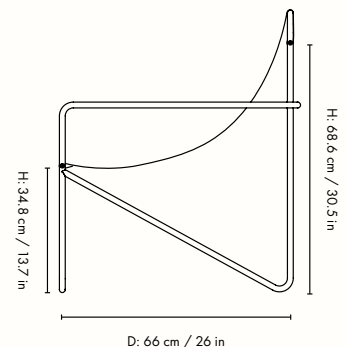

## Information

**Size:** H: 77.5 x W: 63 x D: 66 cm /  
H: 30.5 x W: 24.8 x D: 26 in

**Material:** Powder coated steel frame. Seat: 100% Recycled PET yarn made from post-consumer plastic

**Care:** Seat: 30°C gentle wash. Dry flat.

**Frame:** Wipe with a damp cloth

**Info:** Removable seat hand-woven from PET yarn made from recycled plastic that corresponds to 53 1L plastic bottles. Suitable for outdoor use. Height of crossbar under the knees: 31.5 cm / 12.4 in.

Registered design

**Country of origin:** Textile: India. Frame: Italy

**Net weight:** 5.9 kg

**Packsize:** 2 / US:1

**Test:** EN 581-2:2015/AC:2016 Outdoor furniture

EN 581-1:2017 Outdoor furniture

## Measurements