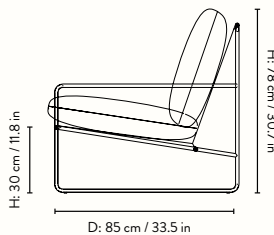

## Information

**Size:** W: 79 x H: 78 x D: 85 cm / W: 31.1 x H: 30.7 x D: 33.5 in

**Seat height:** 30 cm / 11.8 in

**Material:** Electro-plated steel frame with powder coating. Seat: 70% vinyl and 30% polyester mesh fabric. Inner cushion: Polyester padding and PU foam. Cover: 60% polypropylene and 40% polyester, 40% is made of recycled fibers

## Measurements

## Information

**Size:** W: 156 x H: 78 x D: 85 cm / W: 61.4 x H: 30.7 x D: 33.5 in  
**Seat height:** 30 cm / 11.8 in  
**Material:** Electro-plated steel frame with powder coating. Seat: 70% vinyl and 30% polyester mesh fabric. Inner cushion: Polyester padding and PU foam. Cover: 60% polypropylene and 40% polyester, 40% is made of recycled fibers  
**Info:** Suitable for outdoor use. The electro-plating makes the steel frame resistant to rust. Water-resistant inner cushions. Water- and UV resistant cushion covers with stain-repellent protection. Height of crossbar under the knees: 30 cm / 11.8 in. Registered design  
**Care:** Covers: 30°C gentle wash. Frame: Wipe with a damp cloth  
**Test:** EN 581-2:2015 and EN 581-1:2017. Outdoor furniture standards are based on use by persons weighing up to 110 kg  
**Country of origin:** Cushions and seat: Italy. Frame: Sweden  
**Net weight:** 18 kg  
**Packsize:** 1