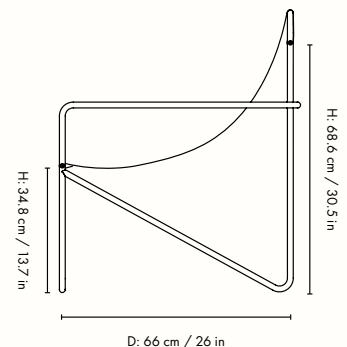

## Information

**Size:** H: 77.5 x W: 63 x D: 66 x SH: 20 cm /  
H: 30.5 x W: 24.8 x D: 26 x SH: 7.9 in  
**Material:** Powder coated steel frame. Seat: 100%  
Recycled PET yarn made from post-consumer plastic  
**Care:** Seat: 30°C gentle wash. Dry flat.  
Frame: Wipe with a damp cloth  
**Info:** Removable seat hand-woven from PET yarn  
made from recycled plastic that corresponds to 53  
1L plastic bottles. Suitable for outdoor use. Height  
of crossbar under the knees: 31.5 cm / 12.4 in.  
Registered design  
**Country of origin:** Textile: India. Frame: Lithuania  
**Net weight:** 5.9 kg  
**Packsize:** 2 / US:1  
**Test:** EN 581-2:2015/AC:2016 Outdoor furniture  
EN 581-1:2017 Outdoor furniture

## Information

**Size:** H: 77.5 x W: 63 x D: 66 cm /  
H: 30.5 x W: 24.8 x D: 26 in

**Material:** Powder coated steel frame. Seat: 100% Recycled PET yarn made from post-consumer plastic

**Care:** Seat: 30°C gentle wash. Dry flat.

**Frame:** Wipe with a damp cloth

**Info:** Removable seat hand-woven from PET yarn made from recycled plastic that corresponds to 53 1L plastic bottles. Suitable for outdoor use. Height of crossbar under the knees: 31.5 cm / 12.4 in.

## Measurements