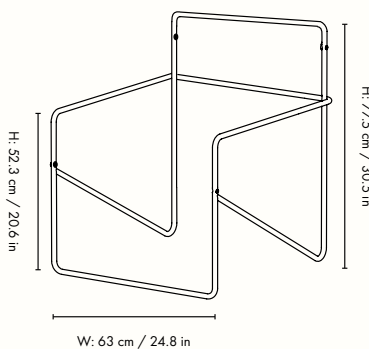

## Information

**Size:** H: 77.5 x W: 63 x D: 66 cm /  
H: 30.5 x W: 24.8 x D: 26 in

**Material:** Powder coated steel frame. Seat: 100% Recycled PET yarn made from post-consumer plastic

**Care:** Seat: 30°C gentle wash. Dry flat.

Registered design

**Country of origin:** Textile: India. Frame: Lithuania

**Net weight:** 5.9 kg

**Packsize:** 2 / US:1

**Test:** EN 581-2:2015/AC:2016 Outdoor furniture

EN 581-1:2017 Outdoor furniture

## Measurements

## Information

**Size:** W: 79 x H: 78 x D: 85 cm / W: 31.1 x H: 30.7 x D: 33.5 in

**Seat height:** 30 cm / 11.8 in

**Material:** Electro-plated steel frame with powder coating. Seat: 70% vinyl and 30% polyester mesh fabric. Inner cushion: Polyester padding and PU foam. Cover: 60% polypropylene and 40% polyester, 40% is made of recycled fibers