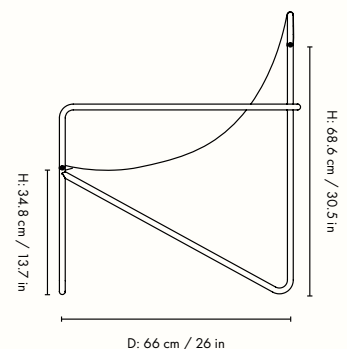

## Information

**Size:** H: 77.5 x W: 63 x D: 66 x SH: 20 cm /  
H: 30.5 x W: 24.8 x D: 26 x SH: 7.9 in  
**Material:** Powder coated steel frame. Seat: 100%  
Recycled PET yarn made from post-consumer plastic  
**Care:** Seat: 30°C gentle wash. Dry flat.  
Frame: Wipe with a damp cloth  
**Info:** Removable seat hand-woven from PET yarn  
made from recycled plastic that corresponds to 53  
1L plastic bottles. Suitable for outdoor use. Height  
of crossbar under the knees: 31.5 cm / 12.4 in.  
Registered design  
**Country of origin:** Textile: India. Frame: Lithuania  
**Net weight:** 5.9 kg  
**Packsize:** 2 / US:1  
**Test:** EN 581-2:2015/AC:2016 Outdoor furniture  
EN 581-1:2017 Outdoor furniture

## Measurements