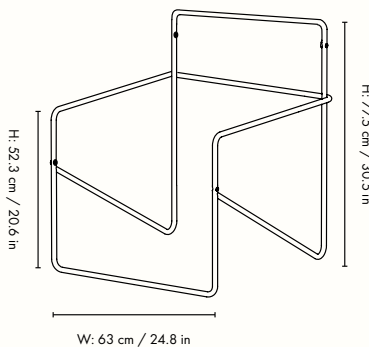

## Information

**Size:** H: 77.5 x W: 63 x D: 66 cm /  
H: 30.5 x W: 24.8 x D: 26 in

**Material:** Powder coated steel frame. Seat: 100% Recycled PET yarn made from post-consumer plastic

**Care:** Seat: 30°C gentle wash. Dry flat.

**Frame:** Wipe with a damp cloth

**Info:** Removable seat hand-woven from PET yarn made from recycled plastic that corresponds to 53 1L plastic bottles. Suitable for outdoor use. Height of crossbar under the knees: 31.5 cm / 12.4 in.

Registered design

**Country of origin:** Textile: India. Frame: Italy

**Net weight:** 5.9 kg

**Packsize:** 2 / US:1

**Test:** EN 581-2:2015/AC:2016 Outdoor furniture

EN 581-1:2017 Outdoor furniture

## Measurements