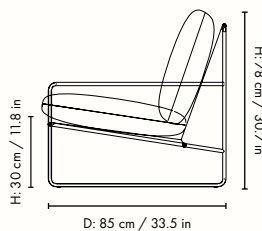

## Measurements

## Information

**Size:** W: 79 x H: 78 x D: 85 cm / W: 31.1 x H: 30.7 x D: 33.5 in

**Seat height:** 30 cm / 11.8 in

**Material:** Electro-plated steel frame with powder coating. Seat: 70% vinyl and 30% polyester mesh fabric. Inner cushion: Polyester padding and PU foam. Cover: 60% polypropylene and 40% polyester, 40% is made of recycled fibers

**Care:** Covers: 30°C gentle wash. Frame: Wipe with a damp cloth

**Test:** EN 581-2:2015 and EN 581-1:2017. Outdoor furniture standards are based on use by persons weighing up to 110 kg

**Country of origin:** Cushions and seat: Italy. Frame: Sweden