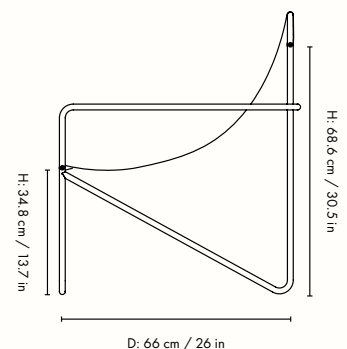

## Information

**Size:** H: 77.5 x W: 63 x D: 66 cm /  
H: 30.5 x W: 24.8 x D: 26 in

**Material:** Powder coated steel frame. Seat: 100% Recycled PET yarn made from post-consumer plastic

**Care:** Seat: 30°C gentle wash. Dry flat.

**Frame:** Wipe with a damp cloth

**Info:** Removable seat hand-woven from PET yarn made from recycled plastic that corresponds to 53 1L plastic bottles. Suitable for outdoor use. Height of crossbar under the knees: 31.5 cm / 12.4 in.

Registered design

**Country of origin:** Textile: India. Frame: Lithuania

**Net weight:** 5.9 kg

**Packsize:** 2 / US:1

**Test:** EN 581-2:2015/AC:2016 Outdoor furniture

EN 581-1:2017 Outdoor furniture

## Measurements