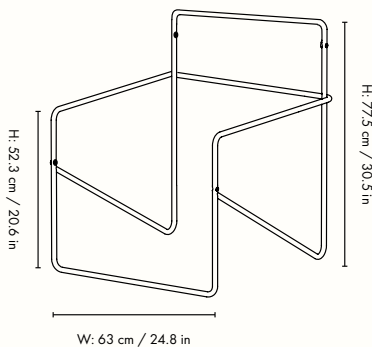

## Information

**Size:** H: 77.5 x W: 63 x D: 66 x SH: 20 cm /  
H: 30.5 x W: 24.8 x D: 26 x SH: 7.9 in  
**Material:** Powder coated steel frame. Seat: 100%  
Recycled PET yarn made from post-consumer plastic  
**Care:** Seat: 30°C gentle wash. Dry flat.  
Frame: Wipe with a damp cloth  
**Info:** Removable seat hand-woven from PET yarn  
made from recycled plastic that corresponds to 53  
1L plastic bottles. Suitable for outdoor use. Height  
of crossbar under the knees: 31.5 cm / 12.4 in.  
Registered design  
**Country of origin:** Textile: India. Frame: Lithuania  
**Net weight:** 5.9 kg  
**Packsize:** 2 / US:1  
**Test:** EN 581-2:2015/AC:2016 Outdoor furniture  
EN 581-1:2017 Outdoor furniture

## Information

**Size:** H: 77.5 x W: 63 x D: 66 cm /  
H: 30.5 x W: 24.8 x D: 26 in

**Material:** Powder coated steel frame. Seat: 100% Recycled PET yarn made from post-consumer plastic

**Care:** Seat: 30°C gentle wash. Dry flat.

**Frame:** Wipe with a damp cloth

**Info:** Removable seat hand-woven from PET yarn made from recycled plastic that corresponds to 53 1L plastic bottles. Suitable for outdoor use. Height of crossbar under the knees: 31.5 cm / 12.4 in.

## Measurements