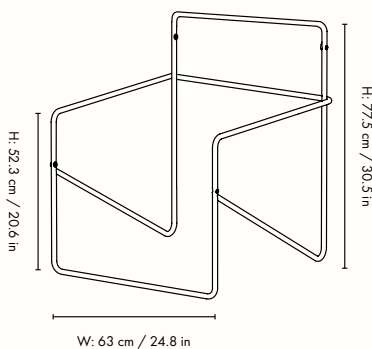

## Information

**Size:** H: 77.5 x W: 63 x D: 66 x SH: 20 cm /  
H: 30.5 x W: 24.8 x D: 26 x SH: 7.9 in  
**Material:** Powder coated steel frame. Seat: 100%  
Recycled PET yarn made from post-consumer plastic  
**Care:** Seat: 30°C gentle wash. Dry flat.  
Frame: Wipe with a damp cloth  
**Info:** Removable seat hand-woven from PET yarn  
made from recycled plastic that corresponds to 53  
1L plastic bottles. Suitable for outdoor use. Height  
of crossbar under the knees: 31.5 cm / 12.4 in.  
Registered design  
**Country of origin:** Textile: India. Frame: Lithuania  
**Net weight:** 5.9 kg  
**Packsize:** 2 / US:1  
**Test:** EN 581-2:2015/AC:2016 Outdoor furniture  
EN 581-1:2017 Outdoor furniture

## Measurements

## Information

**Size:** H: 77.5 x W: 63 x D: 66 cm /  
H: 30.5 x W: 24.8 x D: 26 in

**Material:** Powder coated steel frame. Seat: 100% Recycled PET yarn made from post-consumer plastic

**Care:** Seat: 30°C gentle wash. Dry flat.

## Information

**Size:** W: 79 x H: 78 x D: 85 cm / W: 31.1 x H: 30.7 x D: 33.5 in

**Seat height:** 30 cm / 11.8 in

**Material:** Electro-plated steel frame with powder coating. Seat: 70% vinyl and 30% polyester mesh fabric. Inner cushion: Polyester padding and PU foam. Cover: 60% polypropylene and 40% polyester, 40% is made of recycled fibers