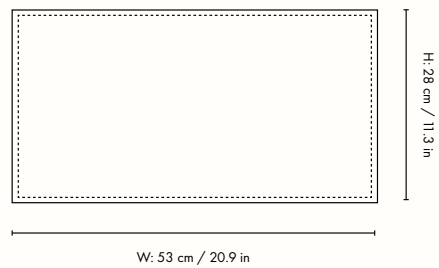

## Measurements

## Information

**Size:** W: 79 x H: 78 x D: 85 cm / W: 31.1 x H: 30.7 x D: 33.5 in

**Seat height:** 30 cm / 11.8 in

**Material:** Electro-plated steel frame with powder coating. Seat: 70% vinyl and 30% polyester mesh fabric. Inner cushion: Polyester padding and PU foam. Cover: 60% polypropylene and 40% polyester, 40% is made of recycled fibers