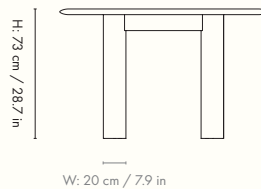

Measurements