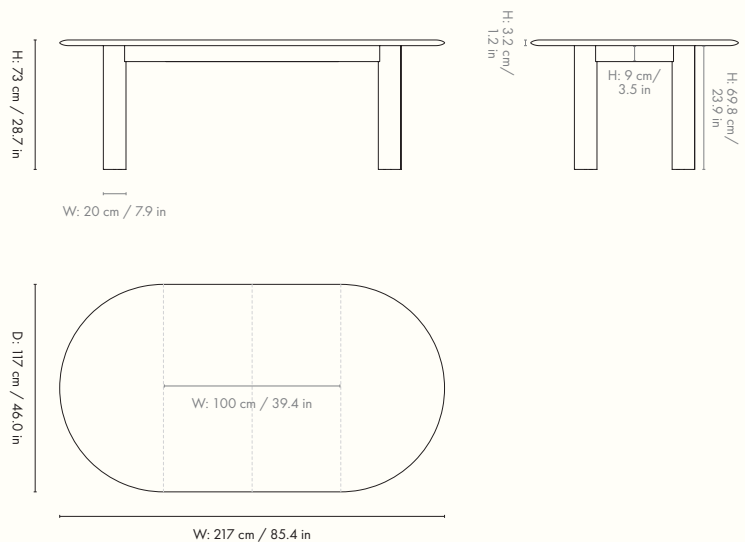

Measurements