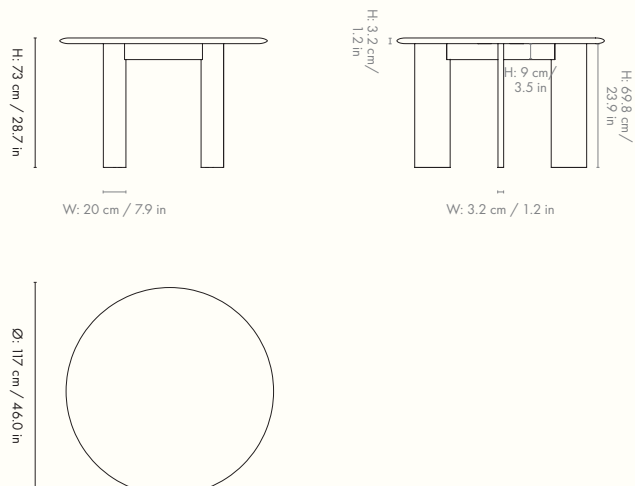

Measurements