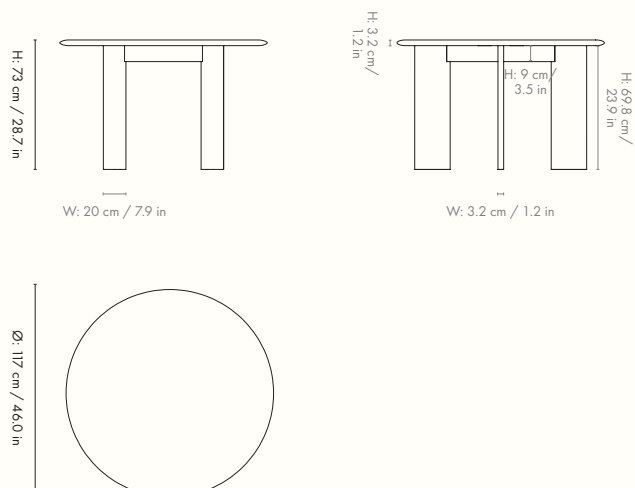

Measurements