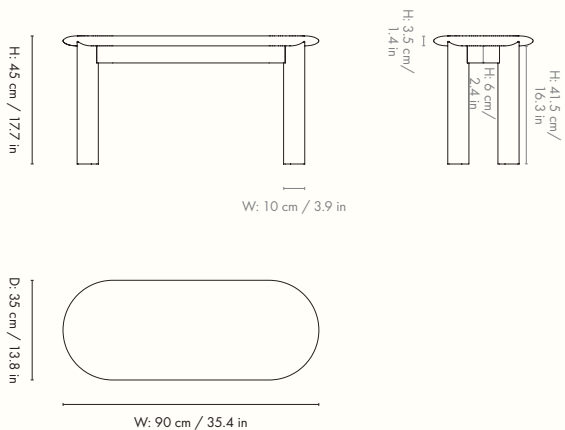

Measurements

The mark of responsible forestry