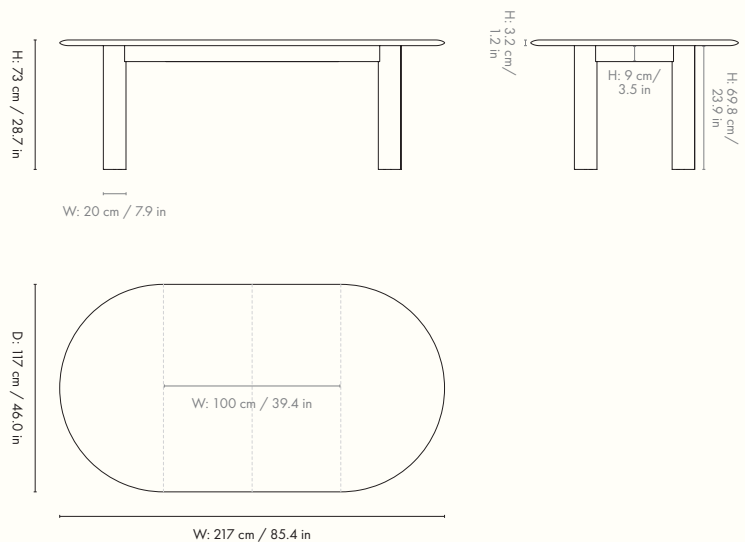

Measurements