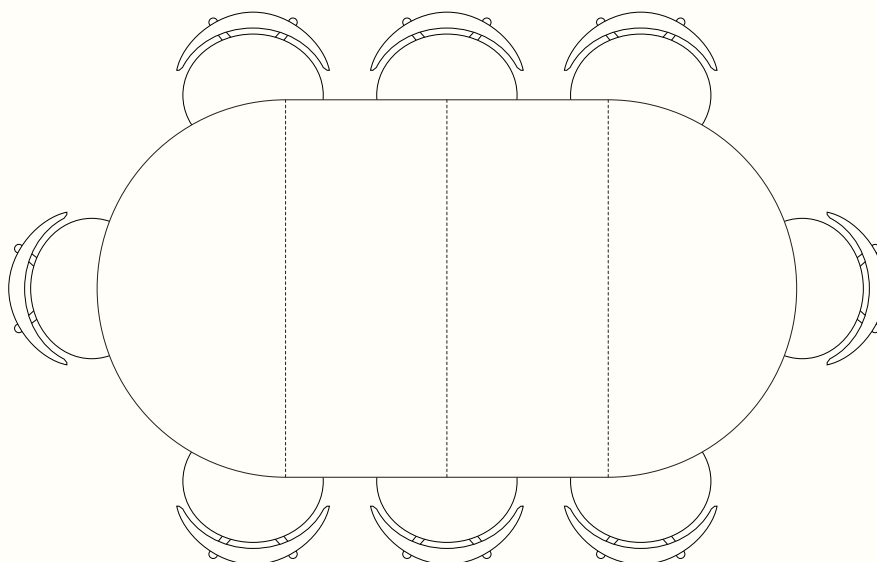

1102762851
White Oiled Oak

Information

Size: H: 73 x W: 117-217 x D: 117 cm /
H: 28.7 x W: 46.1-85.4 x D: 46.1 in. Extendable with two extensions
Material: FSC™ certified solid oak. Oiled
Info: Extra leg provided for when used with two extensions.
Registered design
Care: Wipe with a damp cloth. Do not leave the surface wet.
Treat with oil when needed
Attention: Always use coasters or other protective items with a soft surface to avoid damage to the product. Never leave wet items on wood as it may cause stains or leave permanent marks
Country of origin: Croatia
Net weight: 76 kg
Packsize: 1

1104268282
Black Oiled Beech

Information

Size: H: 45 x W: 90 x D: 35 cm / H: 17.7 x W: 35.4 x D: 13.8 in.

Seat height: 45 cm / 17.7 in

Material: FSC™ certified solid beech. Oiled

Info: Registered design

Care: Wipe with a damp cloth. Do not leave the surface wet.

Country of origin: Croatia

Net weight: 13 kg

Packsize: 1

Measurements

The mark of responsible forestry

Bevel Tables

– Seating Overview

Based upon Herman Chair and at least 60 cm seating space per person

Bevel Round Table Ø 117

Bevel Table – Extendable x2

Space to feel comfortably you