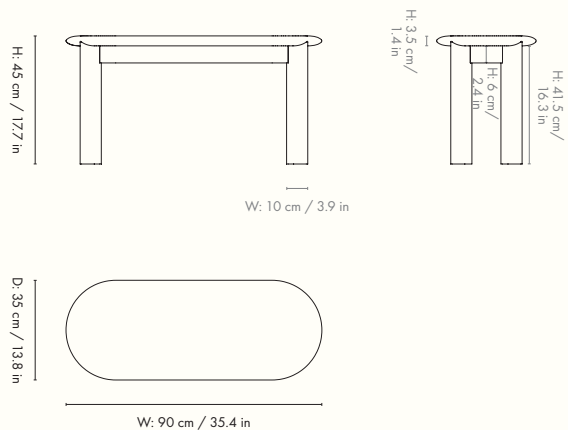

Measurements

The mark of responsible forestry