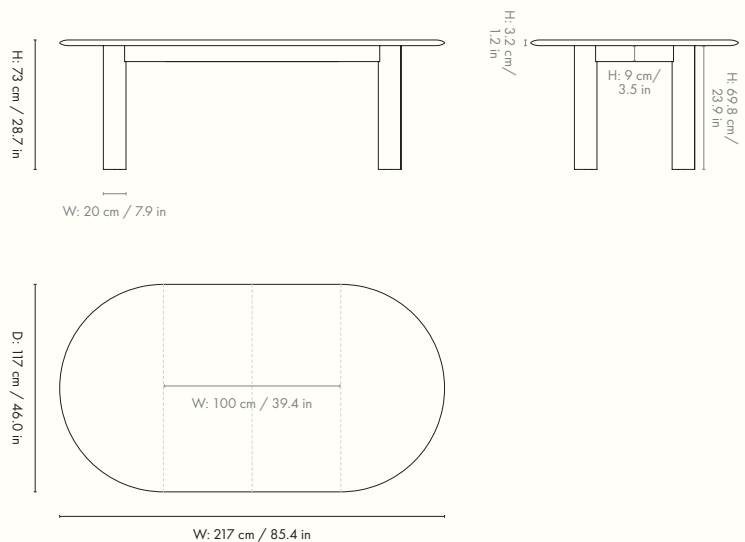

Measurements