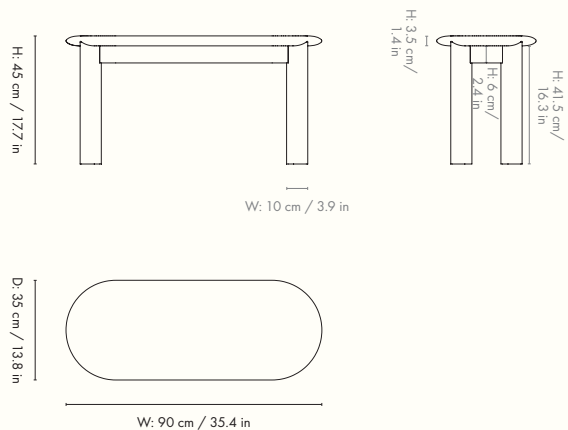

Measurements

The mark of responsible forestry