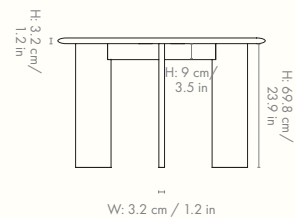

Measurements