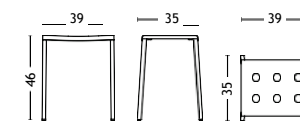

## DIMENSIONS | SEATING

**BALCONY CHAIR**  
 Width 44,5 cm  
 Depth 51,5 cm  
 Height 79 cm  
 Seat height 46 cm  
 Seat depth 41 cm

**BALCONY ARMCHAIR**  
 Width 51,5 cm  
 Depth 51,5 cm  
 Height 79 cm  
 Seat height 46 cm  
 Seat depth 41 cm

**BALCONY DINING CHAIR**  
 Width 44,5 cm  
 Depth 52 cm  
 Height 81 cm  
 Seat height 46 cm  
 Seat depth 41 cm

**BALCONY DINING ARMCHAIR**  
 Width 51,5 cm  
 Depth 52 cm  
 Height 81 cm  
 Seat height 46 cm  
 Seat depth 41 cm

**BALCONY LOUNGE CHAIR**  
 Width 55 cm  
 Depth 69,5 cm  
 Height 72 cm  
 Seat height 39 cm  
 Seat depth 52 cm

**BALCONY LOUNGE ARMCHAIR**  
 Width 63 cm  
 Depth 69,5 cm  
 Height 72 cm  
 Seat height 39 cm  
 Seat depth 52 cm