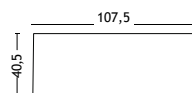

## DIMENSIONS

FOR CHAIR, ARMCHAIR, DINING CHAIR & DINING ARMCHAIR  
 Width 38,5 cm  
 Depth 40,5 cm  
 Height 4 cm

FOR BENCH L119,5  
 Width 117,5 cm  
 Depth 30,5 cm  
 Height 4 cm

FOR DINING BENCH & DINING BENCH W. ARM  
 Width 107,5 cm  
 Depth 40,5 cm  
 Height 4 cm