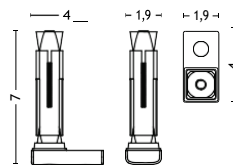

DIMENSIONS

FIXATION BRACKET FOR CHAIRS, BAR STOOLS AND STOOLS
Width 4 cm
Depth 1,9 cm
Height 7 cm