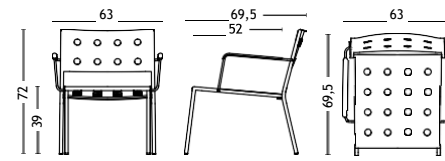

BALCONY LOUNGE ARMCHAIR
Width 63 cm
Depth 69,5 cm
Height 72 cm
Seat height 39 cm
Seat depth 52 cm