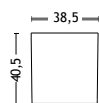

## DIMENSIONS

FOR CHAIR, ARMCHAIR, DINING CHAIR & DINING ARMCHAIR  
 Width 38,5 cm  
 Depth 40,5 cm  
 Height 4 cm

FOR BENCH L119,5  
 Width 117,5 cm  
 Depth 30,5 cm  
 Height 4 cm

FOR DINING BENCH & DINING BENCH W. ARM  
 Width 107,5 cm  
 Depth 40,5 cm  
 Height 4 cm