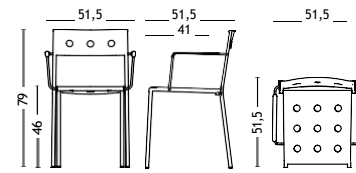

## COLOUR & FINISH | TABLE

Please note that the colours are indicative

	MODEL	Balcony Table L75	Balcony Table L144	Balcony Table L190	Balcony Low Table L50 & L96,5	Balcony Low Table L75
COLOUR						
Anthracite powder coated steel		●	●	●	●	●
Iron red powder coated steel		●	●	●	●	●
Chalk beige powder coated steel		●	●	●	●	●

## DIMENSIONS | SEATING

**BALCONY CHAIR**  
 Width 44,5 cm  
 Depth 51,5 cm  
 Height 79 cm  
 Seat height 46 cm  
 Seat depth 41 cm

**BALCONY ARMCHAIR**  
 Width 51,5 cm  
 Depth 51,5 cm  
 Height 79 cm  
 Seat height 46 cm  
 Seat depth 41 cm

**BALCONY DINING CHAIR**  
 Width 44,5 cm  
 Depth 52 cm  
 Height 81 cm  
 Seat height 46 cm  
 Seat depth 41 cm

**BALCONY DINING ARMCHAIR**  
 Width 51,5 cm  
 Depth 52 cm  
 Height 81 cm  
 Seat height 46 cm  
 Seat depth 41 cm