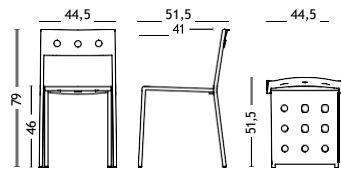

## COLOUR & FINISH | SEATING

Please note that the colours are indicative

	MODEL	Balcony Chair & Armchair	Balcony Dining Chair & Dining Armchair	Balcony Lounge Chair & Lounge Armchair	Balcony Stool	Balcony Bar Stool H65	Balcony Bar Stool H75	Balcony Dining Bench	Balcony Dining Bench w. Arm	Balcony Lounge Bench	Balcony Lounge Bench w. Arm	Balcony Bench
COLOUR												
Anthracite powder coated steel		●	●	●	●	●	●	●	●	●	●	●
Iron red powder coated steel		●	●	●	●		●	●	●	●	●	●
Chalk beige powder coated steel		●	●	●	●	●		●	●	●	●	●

## DIMENSIONS | SEATING

**BALCONY CHAIR**  
 Width 44,5 cm  
 Depth 51,5 cm  
 Height 79 cm  
 Seat height 46 cm  
 Seat depth 41 cm

**BALCONY ARMCHAIR**  
 Width 51,5 cm  
 Depth 51,5 cm  
 Height 79 cm  
 Seat height 46 cm  
 Seat depth 41 cm