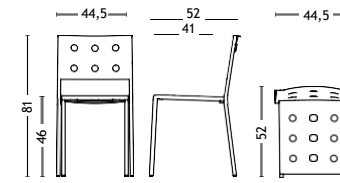

## COLOUR & FINISH | TABLE

Please note that the colours are indicative

	MODEL	Balcony Table L75	Balcony Table L144	Balcony Table L190	Balcony Low Table L50 & L96,5	Balcony Low Table L75
COLOUR						
Anthracite powder coated steel		●	●	●	●	●
Iron red powder coated steel		●	●	●	●	●
Chalk beige powder coated steel		●	●	●	●	●

## DIMENSIONS | SEATING

**BALCONY CHAIR**  
 Width 44,5 cm  
 Depth 51,5 cm  
 Height 79 cm  
 Seat height 46 cm  
 Seat depth 41 cm

**BALCONY ARMCHAIR**  
 Width 51,5 cm  
 Depth 51,5 cm  
 Height 79 cm  
 Seat height 46 cm  
 Seat depth 41 cm

**BALCONY DINING CHAIR**  
 Width 44,5 cm  
 Depth 52 cm  
 Height 81 cm  
 Seat height 46 cm  
 Seat depth 41 cm

**BALCONY DINING ARMCHAIR**  
 Width 51,5 cm  
 Depth 52 cm  
 Height 81 cm  
 Seat height 46 cm  
 Seat depth 41 cm

## DIMENSIONS | TABLES

**BALCONY TABLE**  
 Length 75 cm  
 Width 76 cm  
 Height 74 cm

**BALCONY TABLE**  
 Length 144 cm  
 Width 76 cm  
 Height 74 cm

**BALCONY TABLE**  
 Length 190 cm  
 Width 87 cm  
 Height 74 cm