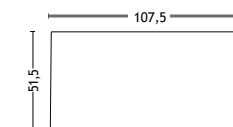

FOR LOUNGE BENCH & LOUNGE BENCH W. ARM
Width 107,5 cm
Depth 51,5 cm
Height 4 cm

BALCONY CUSHION COLLECTION

Adding extra comfort and functionality to the Balcony collection, the Balcony Cushion has a rectangular shape that fits the seat perfectly. The padded cushion features an anti-slip bottom to keep it securely in place. The fabric is Teflon®-coated for a water-repellent finish and has a high UV resistance, meaning it is fade-resistant with good colour fastness properties. The cushions are available in different sizes and colours and can be used all year round.

MATERIALS

OUTDOOR FABRIC

Solution dyed Olefin with Teflon® Water Repellent

FOAM AND FILLING

20 mm Polyurethane foam. 20 mm Recycled Polyester fibre wadding

BACKING

Black anti-slip recycled PET with biobased natural rubber coating on the seating surface

FABRIC COLOUR

Please note that the colours are indicative

Black pepper
Marine 8514

Red cayenne
Marine 8504

Beige yeast
Marine 8518