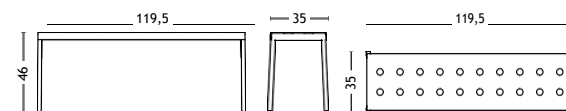

BALCONY BENCH
Length 119,5 cm
Depth 35 cm
Height 46 cm