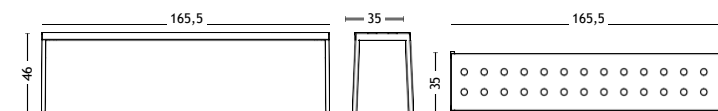

BALCONY BENCH
Length 165,5 cm
Depth 35 cm
Height 46 cm