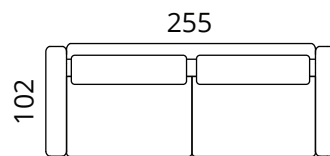

ash, tones: oak, whitewashed, wenge
metal: black

Additional information

cover removable from the seat and back cushions;
100% cotton lining

Adamson

Dimensions

S42-S2

S42-S25

S42-S3

S42-F1

Height: 82 cm · Depth: 102 cm · Seat height: 43 cm · Seat depth: 62 cm · Armrest width: 20 cm · Armrest height: 62 cm · Leg height: 17,5 cm

* All measurements in centimetres

SOFTREND

softrend.ee