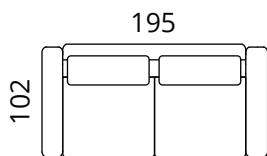

ash, tones: oak, whitewashed, wenge
metal: black

Additional information

cover removable from the seat and back cushions;
100% cotton lining

Adamson

Dimensions

S42-S2

S42-S25

S42-S3

S42-F1

Height: 82 cm · Depth: 102 cm · Seat height: 43 cm · Seat depth: 62 cm · Armrest width: 20 cm · Armrest height: 62 cm · Leg height: 17,5 cm

* All measurements in centimetres

SOFTREND

softrend.ee