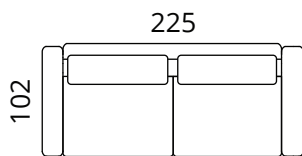

ash, tones: oak, whitewashed, wenge
metal: black

Additional information

cover removable from the seat and back cushions;
100% cotton lining

Adamson

Dimensions

S42-S2

S42-S25

S42-S3

S42-F1

Height: 82 cm · Depth: 102 cm · Seat height: 43 cm · Seat depth: 62 cm · Armrest width: 20 cm · Armrest height: 62 cm · Leg height: 17,5 cm

* All measurements in centimetres

SOFTREND

softrend.ee