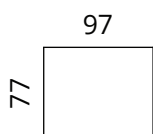

ash, tones: oak, whitewashed, wenge
metal: black

Additional information

cover removable from the seat and back cushions;
100% cotton lining

Adamson

Dimensions

S42-S2

S42-S25

S42-S3

S42-F1

Height: 82 cm · Depth: 102 cm · Seat height: 43 cm · Seat depth: 62 cm · Armrest width: 20 cm · Armrest height: 62 cm · Leg height: 17,5 cm

* All measurements in centimetres

SOFTREND

softrend.ee