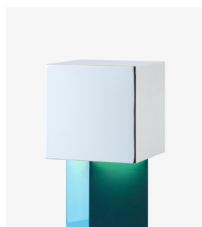

→ Stock item

Blue Silver
Rusty Mint

→ Blue Silver