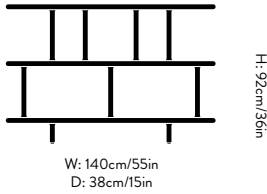

Archivo^{JH44}

Jaime Hayon

2024

Product category
Shelving

Environment
Indoor

Materials
Solid oak, oak veneer, MDF, water-based lacquer.

Production process
For the Oak variant, the shelves are made from MDF cut using a CNC machine which is covered with oak veneer tops and solid oak edges. A water-based clear lacquer is applied after manufacturing. For Sky Blue & Black Grey variants, they are made from MDF cut using a CNC machine. A water-based lacquer is applied after manufacturing.

Variants
Oak, Sky Blue, Black Grey

Strength, Durability and Safety Testing
The shelving is tested for strength, durability and safety according to: EN 16121, BIFMA X5.9

Dimensions
H: 92cm/36in, W: 140cm/55in, D: 38cm/15in

Packaging dimensions
Column (7 pcs): Height 43cm/17in,
Width 42cm/17in, Depth 32cm/13in (6 pcs)
& Depth 13cm/5in (1 pc)
Shelf (3 pcs): Height 158cm/62in,
Width 57cm/22in, Depth 9cm/4in (2 pcs)
& Depth 5cm/2in (1 pc)
Foot (2 pcs): Height 40cm/16in, Width 32cm/13in
Depth 13cm/5in

Weight
48.5 kg. Weight incl. packaging: 58 kg

Gliders
Plastic gliders

Colli quantity
5 (12 pcs)

Spare parts
Spare parts available for purchase
at andtradition.com

Certifications
FSC® Mix (C154398)

Impact
1. Made using FSC® certified wood, supporting responsible management of the world's forests.
2. Flat-packed, helping optimise shipping and delivery.
3. Uses water based lacquer, safer for indoor air quality.

Manufacturer
Produced in Estonia by Woodman