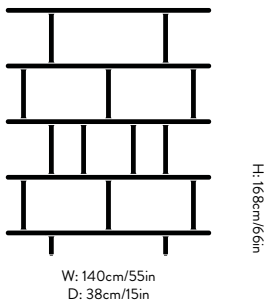

Archivo^{JH45}

Jaime Hayon

2024

Product category
Shelving

Environment
Indoor

Materials
Solid oak, oak veneer, MDF, water-based lacquer.

Production process
For the Oak variant, the shelves are made from MDF cut using a CNC machine which is covered with oak veneer tops and solid oak edges. A water-based clear lacquer is applied after manufacturing. For Sky Blue & Black Grey variants, they are made from MDF cut using a CNC machine. A water-based lacquer is applied after manufacturing.

Variants
Oak, Sky Blue, Black Grey

Strength, Durability and Safety Testing
The shelving is tested for strength, durability and safety according to: EN 16121, BIFMA X5.9

Dimensions
H: 168cm/66in, W: 140cm/55in, D: 38cm/15in

Packaging dimensions
Column (6 pcs): Height 43cm/17in,
Width 42cm/17in, Depth 32cm/13in
Shelf (5 pcs): Height 158cm/62in,
Width 57cm/22in, Depth 9cm/4in (2 pcs)
& depth 13cm/5in (3 pcs)
Foot (2 pcs): Height 40cm/16in,
Width 32cm/13in, Depth 13cm/5in

Weight
80.5 kg. Weight incl. packaging: 93.4 kg

Gliders
Plastic gliders

Colli quantity
5 (13 pcs)

Spare parts
Spare parts available for purchase
at andtradition.com

Certifications
FSC® Mix (C154398)

Impact

1. Made using FSC® certified wood, supporting responsible management of the world's forests.
2. Flat-packed, helping optimise shipping and delivery.
3. Uses water based lacquer, safer for indoor air quality.

Manufacturer
Produced in Estonia by Woodman

Cleaning instructions
Please download our Material Care & Cleaning