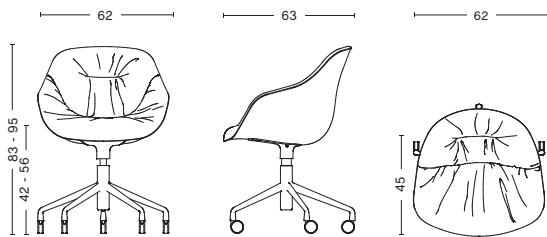

## AAC 153 SOFT DUO

DESIGN BY HEE WELLING & HAY, 2020

The AAC 153 Soft Duo counterbalances its soft quilted shell and contrasting materials with the high functionality and modern expression of the five-legged castor base. Retaining the same high backrest and generous seat that characterises the series, the base is designed with a gas lift that can adjust the seat height by a range of 14cm. The base is available in polished or powder-coated aluminium, and the quilted shell is offered with two different textiles or leathers to create a unique look that works equally well in corporate, public, or private contexts.

### HIGHLIGHTS

- Part of a multi-functional family of dining and conference chairs, office chairs, bar stools, lounge chairs, tables, an ottoman and a sofa.
- Soft quilted upholstery in selected fabric and leather combinations on front and back.
- Variety of textiles and base finishes.
- The 5-legged base is equipped with a semi-automatic gas lift.
- Adjustable seat height varies from 42 to 56 cm.
- Other base options are: 4-star swivel base, moulded plywood base and 4-leg steel tube base.
- Other upholstery options are: a non-quilted full upholstery in a large selection of fabrics and leathers or a soft quilted version with added wadding in a large selection of fabrics and leathers.
- Suitable for a wide variety of private and public environments.
- Qualified for contract use.

### DIMENSIONS

WIDTH 62 CM | 24.41"

DEPTH 63 CM | 24.80"

HEIGHT 83-95 CM | 32.68"-37.40"

SEAT HEIGHT 42-56 CM | 16.54"-22.05"

SEAT DEPTH 45 CM | 17.72"