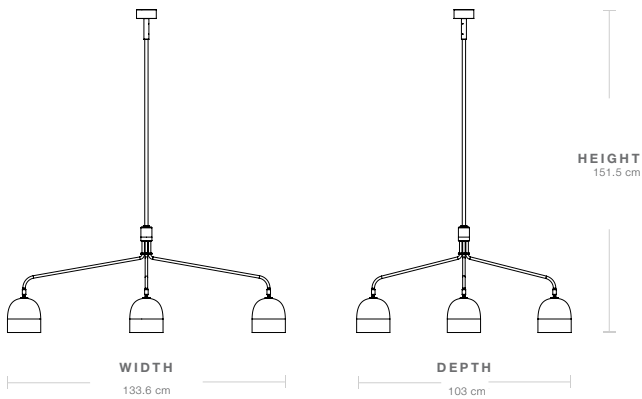

Dimensions

LAMP WIDTH	133.60 cm
LAMP DEPTH	103.00 cm
LAMP HEIGHT	151.50 cm
SHADE WIDTH	16 cm
SHADE DEPTH	16 cm
SHADE HEIGHT	16.40 cm
CANOPY WIDTH	9.50 cm
CANOPY DEPTH	9.50 cm
CANOPY HEIGHT	4.25 cm
CORD LENGTH	350 cm

Weight

TOTAL WEIGHT	5.540 kg
SHADES WEIGHT	2.840 kg

Number of parcels	1
PACKAGING LENGTH	124 cm
PACKAGING WIDTH	54 cm

PACKAGING HEIGHT	55.5 cm
PACKAGING WEIGHT	6.380 kg
GROSS WEIGHT	12.880 kg

Electrical Specifications

BULB SOCKET	E14
RECOMMENDED BULB	4*4W LED, 800-900 lm
VOLTAGE	240V
BULB INCLUDED	No

Test & Certifications

CERTIFICATION	  
ISOLATION CLASS	II
IP CLASSIFICATION	20

SPARE PARTS	Item	Item Number
	Howard Shade, Ø16 (Gunmetal (Matte) - Metal)	10046808