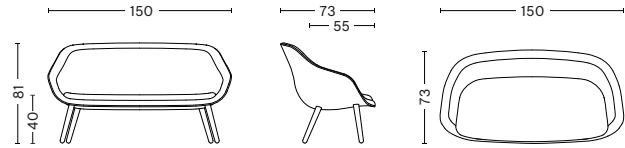

BASE FINISH

CONSTRUCTION

SHELL / Hard moulded foam with an inside steel construction with Nozag springs in the seating area. Cushion in moulded polyurethane. Please note that it cannot be sold without the cushion.

BASE / 4 solid wood legs with steel reinforcement brackets.

HAY

DIMENSIONS

- / WIDTH 150 cm / 59.06"
- / DEPTH 73 cm / 28.74"
- / HEIGHT 81 cm / 31.89"
- / SEAT HEIGHT 40 cm / 21.65"
- / SEAT DEPTH 55 cm / 21.65"