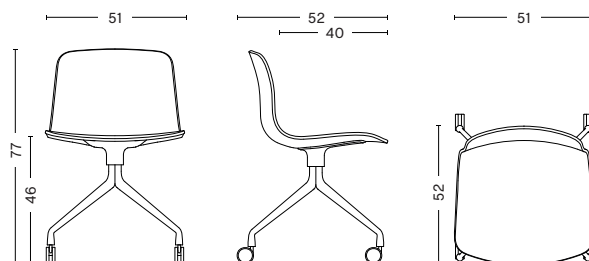

SHELL COLOUR

BASE FINISH

HAY

DIMENSIONS

- / WIDTH: 51 cm / 20.08"
- / DEPTH: 50,5 cm / 19.88"
- / HEIGHT: 78,5 cm / 30.91"
- / SEAT HEIGHT: 46 CM / 18.11"
- / SEAT DEPTH: 40 CM / 15.75"

OPTIONS

SOFT WHEELS / Standard on all. Suitable for all floorings.