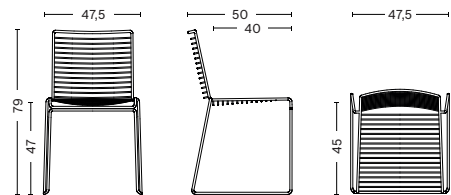

- HEE SERIES -

DIMENSIONS

HEE BAR STOOL LOW

W43 x D45 x H76 cm

Seat height 65 cm, Seat depth 38 cm

STACKABLE / Up to 15 pcs.

HEE BAR STOOL HIGH

W44 x D47 x H86 cm

Seat height 75 cm, Seat depth 38 cm

STACKABLE / Up to 15 pcs.

- HEE SERIES -

DIMENSIONS

HEE DINING CHAIR

W47,5 x D50 x H79 cm

Seat height 47 cm, Seat depth 40 cm

STACKABLE / Up to 16 pcs.

HEE LOUNGE CHAIR

W72 x D67 x H67 cm

Seat height 37 cm, Seat depth 55 cm

STACKABLE / Up to 15 pcs.

- HEE SERIES -

MATERIALS

11 mm powder coated solid steel bar.

The products in the Hee Collection have a two component coating; a primer and an outdoor powder coating which provides a barrier to corrosive elements making it suitable for outdoor use.