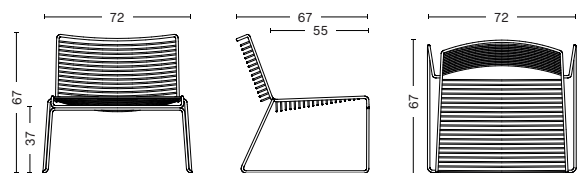

- HEE SERIES -

DIMENSIONS

HEE BAR STOOL LOW

W43 x D45 x H76 cm

Seat height 65 cm, Seat depth 38 cm

STACKABLE / Up to 15 pcs.

HEE BAR STOOL HIGH

W44 x D47 x H86 cm

Seat height 75 cm, Seat depth 38 cm

STACKABLE / Up to 15 pcs.

- HEE SERIES -

DIMENSIONS

HEE DINING CHAIR

W47,5 x D50 x H79 cm

Seat height 47 cm, Seat depth 40 cm

STACKABLE / Up to 16 pcs.

HEE LOUNGE CHAIR

W72 x D67 x H67 cm

Seat height 37 cm, Seat depth 55 cm

STACKABLE / Up to 15 pcs.

- HEE SERIES -

MATERIALS

11 mm powder coated solid steel bar.

The products in the Hee Collection have a two component coating; a primer and an outdoor powder coating which provides a barrier to corrosive elements making it suitable for outdoor use.