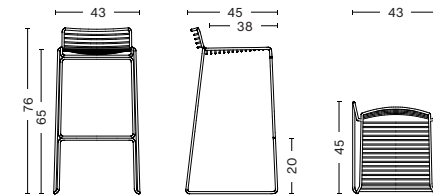

HEE SERIES

DESIGN BY HEE WELLING

HAY

- HEE SERIES -

HEE SERIES

The philosophy behind the Hee Series was to take an archetypal chair and perfect it down to the last detail while cutting the essentials to the bone. The goal was to create a contemporary chair to fit into a wide range of contexts. The attempt was a great success, resulting in the pragmatic and easily decoded Hee series. Like a line drawing, it wraps metres of metal wire into neat, straight lines in three versions: bar stool, lounge chair and dining chair. Stackable and weatherproof, the wide assortment of colours and designs make Hee suitable for numerous indoor and outdoor contexts, such as bars and restaurants, as well as public spaces and home environments.

- HEE SERIES -

DIMENSIONS

HEE BAR STOOL LOW

W43 x D45 x H76 cm

Seat height 65 cm, Seat depth 38 cm

STACKABLE / Up to 15 pcs.

HEE BAR STOOL HIGH

W44 x D47 x H86 cm

Seat height 75 cm, Seat depth 38 cm

STACKABLE / Up to 15 pcs.

- HEE SERIES -

DIMENSIONS

HEE DINING CHAIR

W47,5 x D50 x H79 cm

Seat height 47 cm, Seat depth 40 cm

STACKABLE / Up to 16 pcs.

HEE LOUNGE CHAIR

W72 x D67 x H67 cm

Seat height 37 cm, Seat depth 55 cm

STACKABLE / Up to 15 pcs.

- HEE SERIES -

MATERIALS

11 mm powder coated solid steel bar.

The products in the Hee Collection have a two component coating; a primer and an outdoor powder coating which provides a barrier to corrosive elements making it suitable for outdoor use.