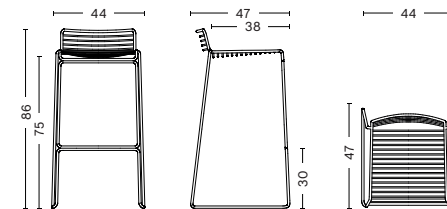

- HEE SERIES -

DIMENSIONS

HEE BAR STOOL LOW

W43 x D45 x H76 cm

Seat height 65 cm, Seat depth 38 cm

STACKABLE / Up to 15 pcs.

HEE BAR STOOL HIGH

W44 x D47 x H86 cm

Seat height 75 cm, Seat depth 38 cm

STACKABLE / Up to 15 pcs.

- HEE SERIES -

DIMENSIONS

HEE DINING CHAIR

W47,5 x D50 x H79 cm

Seat height 47 cm, Seat depth 40 cm

STACKABLE / Up to 16 pcs.

HEE LOUNGE CHAIR

W72 x D67 x H67 cm

Seat height 37 cm, Seat depth 55 cm

STACKABLE / Up to 15 pcs.

- HEE SERIES -

MATERIALS

11 mm powder coated solid steel bar.

The products in the Hee Collection have a two component coating; a primer and an outdoor powder coating which provides a barrier to corrosive elements making it suitable for outdoor use.