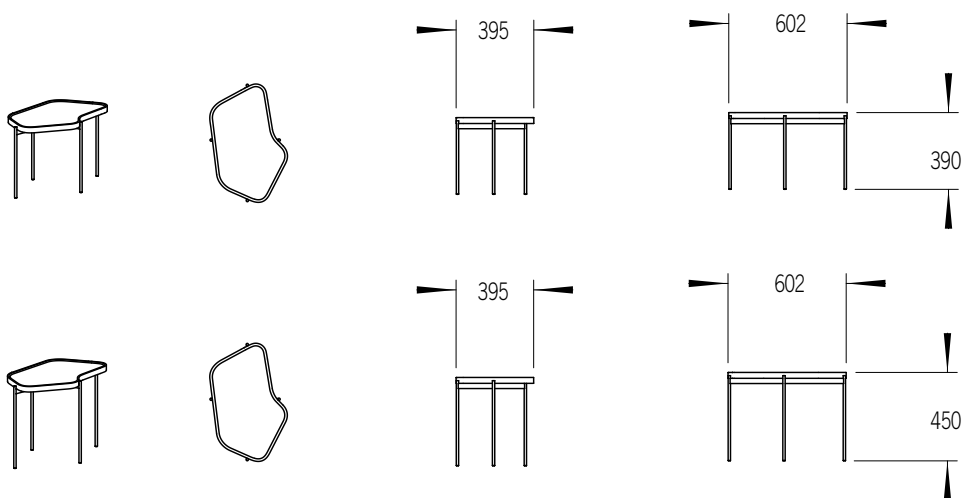

Pond

Design Monica Förster

Bord

Bordsskiva 3 alternativa stenskivor. Lite Grey Stone, röd ölandskalksten och svart granit

Metallstativ I matt finstruktur lack. 2 höjder. 45 och 39 cm

Underrede Lack RAL 8016 till ölandskalksten, RAL 7048 till Lite Grey, RAL 7021 till granit

Table

Table top In 3 different stones. Lite grey stone, red Ölands lime stone and black granite

Steel base in 2 heights 45 and 39 cm

Base Lacquered in RAL 8016 Ölands lime stone, RAL 7048 Lite Grey, RAL 7021 granite

Tisch

Tischplatte hellgrauer Stein, rotes Öland Kalkstein, oder schwarzer Granit

Untergestell Stahlgestell lackiert, in 2 Höhen 45 und 39 cm

Stahlgestell lackiert in RAL 8016 Öland Kalkstein, RAL 7048 hellgrau, RAL 7021 Granit

---

Swedese Möbler AB

P.O. Box 156 Tel +46(0)39379700 info@swedese.se
SE-56723 Vaggeryd, Sweden Fax +46(0)39312244 www.swedese.se

SWEDESE