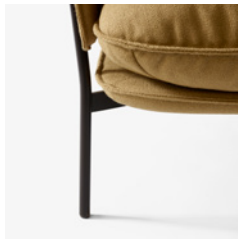

Luca Nichetto

Cloud is a series of lounge furniture designed by Luca Nichetto for &tradition. It includes a one, two and a three-seat sofa and a pouf, all of which combine a strong and defined weight-bearing structure with cushions and pillows ensuring maximum comfort. Cloud welcomes you in a friendly embrace while maintaining an elegant and structured external silhouette.

75cm / 29.5in

84cm / 33in

<b>Product category</b>	Sofa
<b>Production Process</b>	The frame is made from formpressed and CNC milled plywood and the base is built from steel and solid wood. The legs are made from solid steel rods. Frame and base is covered in soft CMHR foam and all pillows are made from a mix of CMHR foam and feathers.
<b>Environment</b>	Indoor
<b>Material</b>	Plywood, solid wood and steel base with no-zag springs. CMHR foam and feather pillows. solid steel legs. Fabric or leather upholstery.
<b>Dimensions (cm/in)</b>	H: 75cm/29.5in, D: 84cm/33in, L: 220cm/86.5in, Seat height: 40cm/15.7in.
<b>Weight (kg)</b>	50kg
<b>Leg options</b>	Bronzed, Chrome, Warm black powder coating.
<b>Strength, Durability and Safety Testing</b>	The Cloud sofa is tested for strength, durability and safety according to EN 15373 Level 2 - General contract use.
<b>Cleaning Instructions</b>	Please download our Material Cleaning Instructions through <a href="http://www.andtradition.com">www.andtradition.com</a>
<b>Package Dimensions (cm/in)</b>	H: 76cm/29.9in, W: 90cm/35.4in, L: 228cm/89.7in.
<b>Lead-time</b>	6-8 weeks

**PRODUCT**

**COLOURS**

**Chrome**

**Bronzed**

**Warm black powder coating**