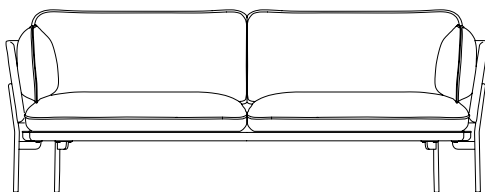

# CLOUD THREE SEATER LN3.2

BY LUCA NICHETTO  
2015

“My idea was to combine the Italian and Danish traditions of making sofas. Cloud has the defined shape of the Danish design tradition and the soft and cosy pillows of the Italian inheritance.”

Luca Nichetto

Cloud is a series of lounge furniture designed by Luca Nichetto for &tradition. It includes a one, two and a three-seat sofa and a pouf, all of which combine a strong and defined weight-bearing structure with cushions and pillows ensuring maximum comfort. Cloud welcomes you in a friendly embrace while maintaining an elegant and structured external silhouette.

“The Cloud family is perfectly suited for contemporary living spaces, as it provides maximum comfort within relatively compact dimensions”, says Nichetto.

75cm / 29.5in

220cm / 86.5in  
Seat height: 40cm / 15.7in

75cm / 29.5in

84cm / 33in

<b>Product category</b>	Sofa
<b>Production Process</b>	The frame is made from formpressed and CNC milled plywood and the base is built from steel and solid wood. The legs are made from solid steel rods. Frame and base is covered in soft CMHR foam and all pillows are made from a mix of CMHR foam and feathers.
<b>Environment</b>	Indoor
<b>Material</b>	Plywood, solid wood and steel base with no-zag springs. CMHR foam and feather pillows. solid steel legs. Fabric or leather upholstery.
<b>Dimensions (cm/in)</b>	H: 75cm/29.5in, D: 84cm/33in, L: 220cm/86.5in, Seat height: 40cm/15.7in.
<b>Weight (kg)</b>	50kg
<b>Leg options</b>	Bronzed, Chrome, Warm black powder coating.
<b>Strength, Durability and Safety Testing</b>	The Cloud sofa is tested for strength, durability and safety according to EN 15373 Level 2 - General contract use.
<b>Cleaning Instructions</b>	Please download our Material Cleaning Instructions through <a href="http://www.andtradition.com">www.andtradition.com</a>
<b>Package Dimensions (cm/in)</b>	H: 76cm/29.9in, W: 90cm/35.4in, L: 228cm/89.7in.
<b>Lead-time</b>	6-8 weeks