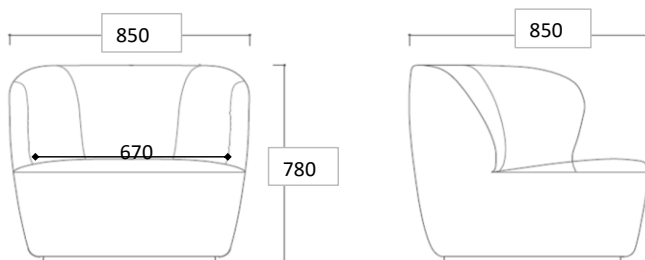

### FACTS

MEASUREMENT - H X L X W: MM

Height: 780 mm  
Length: 700 mm  
Width: 700 mm  
Sitting height: 410 mm  
Sitting depth: 550 mm  
Sitting width: 500 mm

WEIGHT ITEM  
21 kg

PACKAGING MEASUREMENT - L x W x H CM  
73x73x78 cm

### FACTS

MEASUREMENT - H X L X W: MM

Height: 780 mm  
Length: 700 mm  
Width: 700 mm  
Sitting height: 410 mm  
Sitting depth: 550 mm  
Sitting width: 500 mm

WEIGHT ITEM  
23 kg

PACKAGING MEASUREMENT - L x W x H CM  
73x73x78 cm

### TYPES

Order item - look for part number in the pricelist.  
The series consists of the following:

Stay Sofa , W: 70 cm // L: 150 cm, 190 cm, 260 cm.  
Stay Sofa , W: 95 cm // L: 190 cm, 220 cm, 260 cm  
Stay Sofa , W: 110 cm // L: 220 cm, 260 cm  
Stay Lounge Chair - Large  
Stay Lounge Chair - Small  
Stay Lounge Chair - Small Swivel  
Stay Ottoman

### FACTS

MEASUREMENT - H X L X W: MM

Height: 780 mm  
Length: 850 mm  
Width: 850 mm  
Sitting height: 410 mm  
Sitting depth: 550 mm  
Sitting width: 670 mm

WEIGHT ITEM  
35 kg

PACKAGING MEASUREMENT - L x W x H CM  
88x88x78 cm