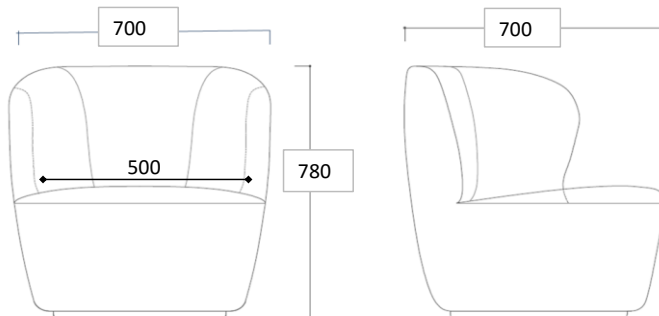

### TYPES

Order item - look for part number in the pricelist.  
The series consists of the following:

Stay Sofa , W: 70 cm // L: 150 cm, 190 cm, 260 cm.  
Stay Sofa , W: 95 cm // L: 190 cm, 220 cm, 260 cm  
Stay Sofa , W: 110 cm // L: 220 cm, 260 cm  
Stay Lounge Chair - Large  
Stay Lounge Chair - Small  
Stay Lounge Chair - Small Swivel  
Stay Ottoman

### FACTS

MEASUREMENT - H X L X W: MM

Height: 780 mm  
Length: 700 mm  
Width: 700 mm  
Sitting height: 410 mm  
Sitting depth: 550 mm  
Sitting width: 500 mm

WEIGHT ITEM  
21 kg

PACKAGING MEASUREMENT - L x W x H CM  
73x73x78 cm

### FACTS

MEASUREMENT - H X L X W: MM

Height: 780 mm  
Length: 700 mm  
Width: 700 mm  
Sitting height: 410 mm  
Sitting depth: 550 mm  
Sitting width: 500 mm

WEIGHT ITEM  
23 kg

PACKAGING MEASUREMENT - L x W x H CM  
73x73x78 cm