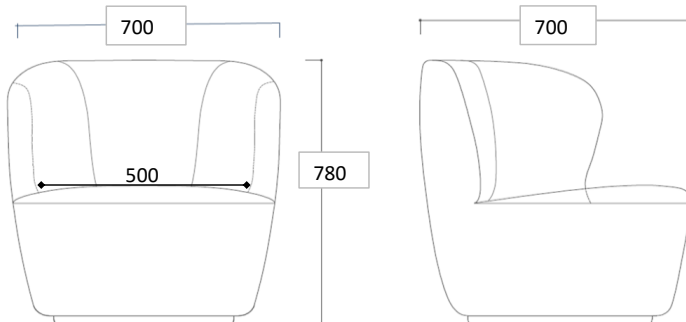

### FACTS

MEASUREMENT - H X L X W: MM

Height: 780 mm  
Length: 700 mm  
Width: 700 mm  
Sitting height: 410 mm  
Sitting depth: 550 mm  
Sitting width: 500 mm

WEIGHT ITEM  
21 kg

PACKAGING MEASUREMENT - L x W x H CM  
73x73x78 cm

### TYPES

Order item - look for part number in the pricelist.  
The series consists of the following:

Stay Sofa , W: 70 cm // L: 150 cm, 190 cm, 260 cm.  
Stay Sofa , W: 95 cm // L: 190 cm, 220 cm, 260 cm  
Stay Sofa , W: 110 cm // L: 220 cm, 260 cm  
Stay Lounge Chair - Large  
Stay Lounge Chair - Small  
Stay Lounge Chair - Small Swivel  
Stay Ottoman

### FACTS

MEASUREMENT - H X L X W: MM

Height: 780 mm  
Length: 700 mm  
Width: 700 mm  
Sitting height: 410 mm  
Sitting depth: 550 mm  
Sitting width: 500 mm

WEIGHT ITEM  
23 kg

PACKAGING MEASUREMENT - L x W x H CM  
73x73x78 cm

### FACTS

MEASUREMENT - H X L X W: MM

Height: 780 mm  
Length: 850 mm  
Width: 850 mm  
Sitting height: 410 mm  
Sitting depth: 550 mm  
Sitting width: 670 mm

WEIGHT ITEM  
35 kg

PACKAGING MEASUREMENT - L x W x H CM  
88x88x78 cm