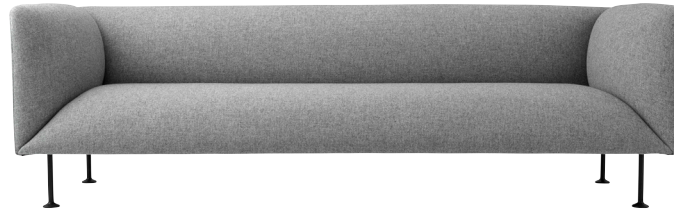

SH: 40 cm / 15,7"

Colours

According to Upholstery

Godot is a comfortable and generous sofa series comprising 2- and 3-seater sofas as well as an armchair. The inner "spaces" of the sofa are designed in sizes allowing for a comfortable seating position without limiting the freedom of movement and the freedom to stretch your legs. The soft shapes of the upholstery are deliciously inviting and, also, constitute a marked contrast to the sofa's exterior of more simple and geometrical forms. The interior belongs to the occupant and the exterior belongs to the room.

2 Seaterl: 76 cm * 91 cm * 171 cm

3 Seater: 145 cm * 80 cm * 225 cm

Care Instructions

Should be cleaned according to the recommendations of the upholstery supplier.

Godot, 1 Seater

Light Grey
9730010

Upholstered

PC1T 9710001	PC1L 9710004
PC2T 9710002	PC2L 9710005
PC3T 9710003	PC3L 9710006
	PC4L 9710007

Godot, 2 Seater

Light Grey
9730020

Upholstered

PC1T 9720001	PC1L 9720004
PC2T 9720002	PC2L 9720005
PC3T 9720003	PC3L 9720006
	PC4L 9720007

Godot, 3 Seater

Light Grey
9730030

Upholstered

PC1T 9730001 PC1L 9730004
PC2T 9730002 PC2L 9730005
PC3T 9730003 PC3L 9730006
 PC4L 9730007