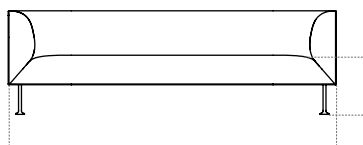

Indoor

Dimensions (cm / in)

1 Seater

H: 70 cm / 27,6"

L: 82,5 cm / 32,5"

D: 82,5 cm / 32,5"

SH: 40 cm / 15,7"

2 Seater

H: 70 cm / 27,6"

L: 162 cm / 63,8"

D: 82,5 cm / 32,5"

SH: 40 cm / 15,7"

3 Seater

H: 70 cm / 27,6"

L: 222 cm / 87,4"

D: 82,5 cm / 32,5"

Godot Seaters

Technical Specifications

L: 82,5 cm / 32,5"

SH: 40 cm / 15,7"

D: 82,5 cm / 32,5"

H: 70 cm / 27,6"

L: 162 cm / 63,8"

SH: 40 cm / 15,7"

D: 82,5 cm / 32,5"

H: 70 cm / 27,6"

L: 222 cm / 87,4"

SH: 40 cm / 15,7"

D: 82,5 cm / 32,5"

H: 70 cm / 27,6"

Production Process

The frame is made from powder-coated bent steel tubes with brass weldings. The seat are milled MDF with apainted finish.