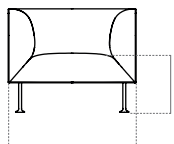

Indoor

Dimensions (cm / in)

1 Seater

H: 70 cm / 27,6"

L: 82,5 cm / 32,5"

D: 82,5 cm / 32,5"

SH: 40 cm / 15,7"

2 Seater

H: 70 cm / 27,6"

L: 162 cm / 63,8"

D: 82,5 cm / 32,5"

SH: 40 cm / 15,7"

3 Seater

H: 70 cm / 27,6"

L: 222 cm / 87,4"

D: 82,5 cm / 32,5"

Godot Seaters

Technical Specifications

L: 82,5 cm / 32,5"

SH: 40 cm / 15,7"

D: 82,5 cm / 32,5"

H: 70 cm / 27,6"

L: 162 cm / 63,8"

SH: 40 cm / 15,7"

D: 82,5 cm / 32,5"

H: 70 cm / 27,6"

L: 222 cm / 87,4"

SH: 40 cm / 15,7"

D: 82,5 cm / 32,5"

H: 70 cm / 27,6"

Production Process

The frame is made from powder-coated bent steel tubes with brass weldings. The seat are milled MDF with apainted finish.