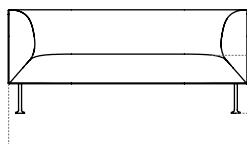

Indoor

Dimensions (cm / in)

1 Seater

H: 70 cm / 27,6"

L: 82,5 cm / 32,5"

D: 82,5 cm / 32,5"

SH: 40 cm / 15,7"

2 Seater

Godot Seaters

Technical Specifications

L: 82,5 cm / 32,5"

SH: 40 cm / 15,7"

D: 82,5 cm / 32,5"

H: 70 cm / 27,6"

L: 162 cm / 63,8"

SH: 40 cm / 15,7"

D: 82,5 cm / 32,5"

H: 70 cm / 27,6"

L: 222 cm / 87,4"

SH: 40 cm / 15,7"

D: 82,5 cm / 32,5"

H: 70 cm / 27,6"

Production Process

The frame is made from powder-coated bent steel tubes with brass weldings. The seat are milled MDF with apainted finish.

Weight item (kg)

1 Seater: 46 kg

2 Seaterl: 77 kg

3 Seater: 99 kg

Packaging Type

Brown Box

Packaging Measurement (H * W * D)

1 Seater: 77 cm * 91 cm * 95 cm