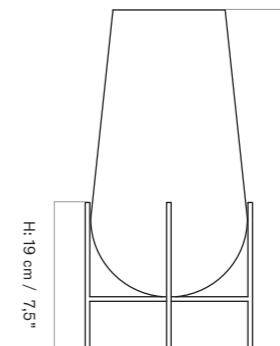

PRODUCT TYPE
Vase

COLLI
Small: 2
Medium: 1
Large: 1

DIMENSIONS

Small
H: 28 cm / 11"
Ø: 15 cm / 5,9"

Medium
H: 44,3 cm / 17,7"
Ø: 22 cm / 8,7"

Large
H: 60 cm / 23,6"
Ø: 30 cm / 11,8"

PRODUCTION PROCESS
The base is made from solid brass rods with silver soldering. The surface is slightly brushed or bronzed. The glass is mouth-blown full colour or clear glass.

PACKAGING TYPE
Gift box

PACKAGING MEASUREMENTS
(H x W x D)

Small
37 cm x 21 cm x 21 cm /
14,6" x 8,3" x 8,3"

Medium
54,4 cm x 28,4 cm x 28,4 cm /
21,4" x 11,2" x 11,2"

Large
69 cm x 36,5 cm x 36,5 cm /
27,2" x 14,4" x 14,4"

MATERIALS & MAINTENANCE
Please visit audocph.com for materials, care and maintenance instructions.

ÉCHASSE VASE SMALL

ÉCHASSE VASE MEDIUM

ÉCHASSE VASE LARGE

Ø: 10,3 cm / 4,1"

Ø: 15 cm / 5,9"

Ø: 14,8 cm / 5,8"

Ø: 22 cm / 8,7"

Ø: 20,2 cm / 8"

Ø: 30 cm / 11,8"