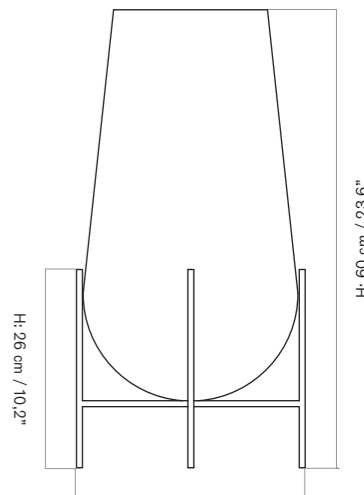

PRODUCT TYPE
Vase

COLLI
Small: 2
Medium: 1
Large: 1

DIMENSIONS

Small
H: 28 cm / 11"
Ø: 15 cm / 5,9"

Medium
H: 44,3 cm / 17,7"
Ø: 22 cm / 8,7"

Large
H: 60 cm / 23,6"
Ø: 30 cm / 11,8"

PRODUCTION PROCESS
The base is made from solid brass rods with silver soldering. The surface is slightly brushed or bronzed. The glass is mouth-blown full colour or clear glass.

PACKAGING TYPE
Gift box

PACKAGING MEASUREMENTS
(H x W x D)

Small
37 cm x 21 cm x 21 cm /
14,6" x 8,3" x 8,3"

Medium
54,4 cm x 28,4 cm x 28,4 cm /
21,4" x 11,2" x 11,2"

Large
69 cm x 36,5 cm x 36,5 cm /
27,2" x 14,4" x 14,4"

MATERIALS & MAINTENANCE
Please visit audocph.com for materials, care and maintenance instructions.

ÉCHASSE VASE SMALL

ÉCHASSE VASE MEDIUM

ÉCHASSE VASE LARGE

Ø: 10,3 cm / 4,1"

Ø: 15 cm / 5,9"

Ø: 14,8 cm / 5,8"

Ø: 22 cm / 8,7"

Ø: 20,2 cm / 8"

Ø: 30 cm / 11,8"