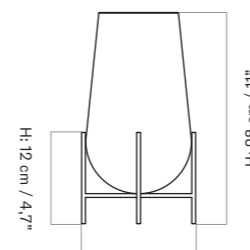

PRODUCT TYPE
Vase

COLLI
Small: 2
Medium: 1
Large: 1

DIMENSIONS

Small
H: 28 cm / 11"
Ø: 15 cm / 5,9"

Medium
H: 44,3 cm / 17,7"
Ø: 22 cm / 8,7"

Large
H: 60 cm / 23,6"
Ø: 30 cm / 11,8"

PRODUCTION PROCESS
The base is made from solid brass rods with silver soldering. The surface is slightly brushed or bronzed. The glass is mouth-blown full colour or clear glass.

PACKAGING TYPE
Gift box

PACKAGING MEASUREMENTS
(H x W x D)

Small
37 cm x 21 cm x 21 cm /
14,6" x 8,3" x 8,3"

Medium
54,4 cm x 28,4 cm x 28,4 cm /
21,4" x 11,2" x 11,2"

Large
69 cm x 36,5 cm x 36,5 cm /
27,2" x 14,4" x 14,4"

MATERIALS & MAINTENANCE
Please visit audocph.com for materials, care and maintenance instructions.

ÉCHASSE VASE SMALL

ÉCHASSE VASE MEDIUM

ÉCHASSE VASE LARGE

Ø: 10,3 cm / 4,1"

Ø: 15 cm / 5,9"

Ø: 14,8 cm / 5,8"

Ø: 22 cm / 8,7"

Ø: 20,2 cm / 8"

Ø: 30 cm / 11,8"