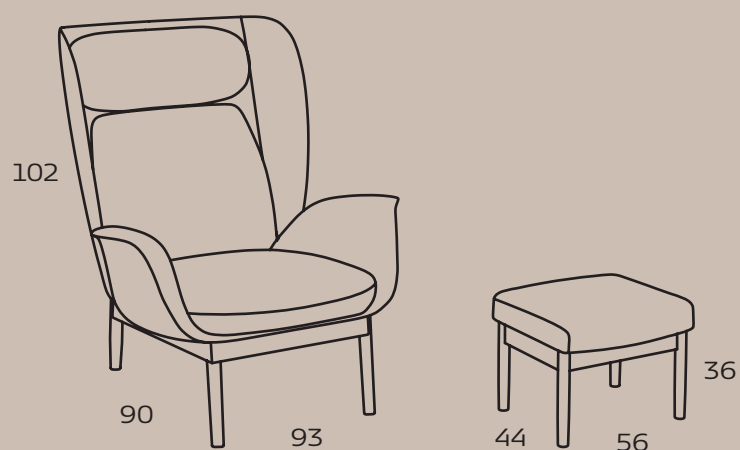

FLEXLUX

Embrace your Space

Padova chair

PRODUCT SHEET

Specifications of Padova

If you are looking for an all evening chair with great comfort and beautiful details, you have found it – the Padova chair is just that! Beautiful organic shapes and great carpentry details on the wooden legs complete this chair. Softness is the keyword to describe the profound support, which this chair offers in the seat, back, neck and arm.

Design elements

2 Combinations
Available in fabric and leather

How to design

1. Choose design 100 4100
2. Choose fabric or leather
3. Choose legs

Dimensions

Picture on fronpage: Padova 1004100 + footrest 1004150, Melina 1244 Simply Beige, Oak 003 legs.