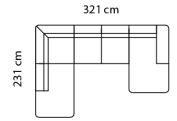

Combo shown: **9181**
Combo mirrored **9191**

Open-end+90°+2-seater+chaiselong