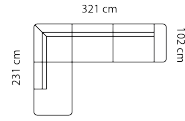

Combination **2221**

2-seater

Pouf **1710**

Combo shown: **0011**
Combo mirrored **0021**

Chaiselong+2-seater

Combo shown: **0031**
Combo mirrored **0041**

Chaiselong+2 1/2-seater

Combo shown: **0051**
Combo mirrored **0061**

Chaiselong+3-seater

Combo shown: **0071**

2-seater+90°+2-seater

Combo shown: **0101**
Combo mirrored **0111**

3-seater+90°+2-seater

Combo shown: **9101**
Combo mirrored **9111**

Open-end+90°+2-seater

Combo shown: **9121**
Combo mirrored **9131**

Open-end+90°+2 1/2-seater

Combo shown: **9161**
Combo mirrored **9171**

Open-end+90°+3-seater

Combo shown: **9181**
Combo mirrored **9191**

Open-end+90°+2-seater+chaiselong

Combo shown: **9401**
Combo mirrored **9411**

1,5 Chaiselong+2 1/2-seater

Combo shown: **9251**
Combo mirrored **9261**

Open-end+90°+1 1/2-seater+1,5 Chaiselong

Cushions: **1000015**

17 x 60 cm.

1000016

HxW 17 x 81 cm.

Specifications of Lucera