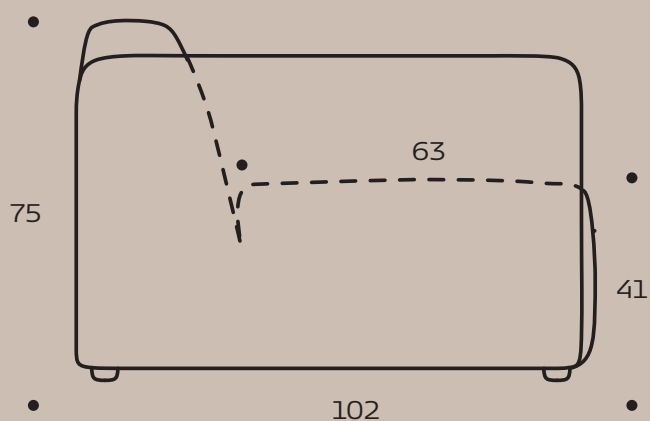

1,5 Chaiselong+2 1/2-seater

Combo shown: **9251**
Combo mirrored **9261**

Open-end+90°+1 1/2-seater+1,5 Chaiselong

Cushions: **1000015**

17 x 60 cm.

1000016

HxW 17 x 81 cm.

Specifications of Lucera

Design elements

23 Combinations
Available in fabric and leather

How to design

1. Choose design 145
2. Choose combination
3. Choose fabric or leather
4. Legs included

Dimensions

Picture on frontpage: Lucera 6121, Texas 1230 Shark Grey