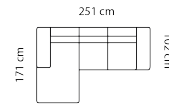

Combination **2221**

2-seater

Pouf **1710**

Combo shown: **0011**
Combo mirrored **0021**

Chaiselong+2-seater

Combo shown: **0031**
Combo mirrored **0041**

Chaiselong+2 1/2-seater

Combo shown: **0051**
Combo mirrored **0061**

Chaiselong+3-seater

Combo shown: **0071**

2-seater+90°+2-seater

Combo shown: **0101**
Combo mirrored **0111**

3-seater+90°+2-seater

Combo shown: **9101**
Combo mirrored **9111**

Open-end+90°+2-seater

Combo shown: **9121**
Combo mirrored **9131**

1,5 Chaiselong+2 1/2-seater

Combo shown: **9251**
Combo mirrored **9261**

Open-end+90°+1 1/2-seater+1,5 Chaiselong

Cushions: **1000015**

17 x 60 cm.

1000016

HxW 17 x 81 cm.

Specifications of Lucera