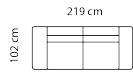

FLEXLUX

Embrace your Space

Lucera sofa

PRODUCT SHEET

Combination **3221**

3-seater

Combination **2521**

2 1/2-seater

Combination **2221**

2-seater

Pouf **1710**

Combo shown: **0011**
Combo mirrored **0021**

Chaiselong+2-seater

Combo shown: **0031**
Combo mirrored **0041**

Chaiselong+2 1/2-seater

Combo shown: **0051**
Combo mirrored **0061**

1,5 Chaiselong+2 1/2-seater

Combo shown: **9251**
Combo mirrored **9261**

Open-end+90°+1 1/2-seater+1,5 Chaiselong

Cushions: **1000015**

17 x 60 cm.

1000016

HxW 17 x 81 cm.

Specifications of Lucera