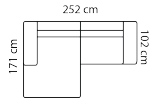

Combo shown: **9451**
Combo mirrored **9461**

1,5 Chaiselong+1 1/2-seater