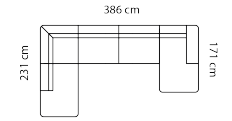

Combo shown: **9421**
Combo mirrored **9431**

Open-end+90°+3-seater+chaiselong