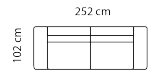

FLEXLUX

Embrace your Space

Lucera sofa

PRODUCT SHEET

Combination **3221**

3-seater

Combination **2521**

2 1/2-seater