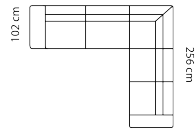

FLEXLUX

Embrace your Space

Lucera sofa

PRODUCT SHEET

Combination **3221**

3-seater

Combination **2521**

2 1/2-seater

Combination **2221**

2-seater

Pouf **1710**

Combo shown: **0011**
Combo mirrored **0021**

Chaiselong+2-seater

Combo shown: **0031**
Combo mirrored **0041**

Chaiselong+2 1/2-seater

Combo shown: **0051**
Combo mirrored **0061**

Chaiselong+3-seater

Combo shown: **0071**

2-seater+90°+2-seater

Combo shown: **0101**
Combo mirrored **0111**

3-seater+90°+2-seater

Combo shown: **9101**
Combo mirrored **9111**

Open-end+90°+2-seater

Combo shown: **9121**
Combo mirrored **9131**

1,5 Chaiselong+2 1/2-seater

Combo shown: **9251**
Combo mirrored **9261**

Open-end+90°+1 1/2-seater+1,5 Chaiselong

Cushions: **1000015**

17 x 60 cm.

1000016

HxW 17 x 81 cm.

Specifications of Lucera