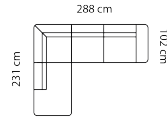

Combination **2221**

2-seater

Pouf **1710**

Combo shown: **0011**
Combo mirrored **0021**

Chaiselong+2-seater

Combo shown: **0031**
Combo mirrored **0041**

Chaiselong+2 1/2-seater

Combo shown: **0051**
Combo mirrored **0061**

Chaiselong+3-seater

Combo shown: **0071**

2-seater+90°+2-seater

Combo shown: **0101**
Combo mirrored **0111**

3-seater+90°+2-seater

Combo shown: **9101**
Combo mirrored **9111**

Open-end+90°+2-seater

Combo shown: **9121**
Combo mirrored **9131**

1,5 Chaiselong+2 1/2-seater

Combo shown: **9251**
Combo mirrored **9261**

Open-end+90°+1 1/2-seater+1,5 Chaiselong

Cushions: **1000015**

17 x 60 cm.

1000016

HxW 17 x 81 cm.

Specifications of Lucera