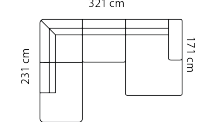

Open-end+90°+2 1/2-seater+chaiselong

Combo shown: **9421**
Combo mirrored **9431**

Open-end+90°+3-seater+chaiselong

Combo shown: **9451**
Combo mirrored **9461**

1,5 Chaiselong+1 1/2-seater

Combo shown: **9471**
Combo mirrored **9481**

1,5 Chaiselong+2 1/2-seater

Combo shown: **9251**
Combo mirrored **9261**

Open-end+90°+1 1/2-seater+1,5 Chaiselong

Cushions: **1000015**

17 x 60 cm.

1000016

HxW 17 x 81 cm.

Specifications of Lucera