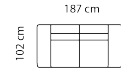

FLEXLUX

Embrace your Space

Lucera sofa

PRODUCT SHEET

Combination **3221**

3-seater

Combination **2521**

2 1/2-seater

Combination **2221**

2-seater

Pouf **1710**

Combo shown: **0011**
Combo mirrored **0021**

Chaiselong+2-seater

Combo shown: **0031**
Combo mirrored **0041**

Chaiselong+2 1/2-seater

Combo shown: **0051**
Combo mirrored **0061**

1,5 Chaiselong+2 1/2-seater

Combo shown: **9251**
Combo mirrored **9261**

Open-end+90°+1 1/2-seater+1,5 Chaiselong

Cushions: **1000015**

17 x 60 cm.

1000016

HxW 17 x 81 cm.

Specifications of Lucera