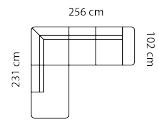

Combination **2221**

2-seater

Pouf **1710**

Combo shown: **0011**
Combo mirrored **0021**

Chaiselong+2-seater

Combo shown: **0031**
Combo mirrored **0041**

Chaiselong+2 1/2-seater

Combo shown: **0051**
Combo mirrored **0061**

Chaiselong+3-seater

Combo shown: **0071**

2-seater+90°+2-seater

Combo shown: **0101**
Combo mirrored **0111**

3-seater+90°+2-seater

Combo shown: **9101**
Combo mirrored **9111**

Open-end+90°+2-seater

Combo shown: **9121**
Combo mirrored **9131**

Open-end+90°+2 1/2-seater

Combo shown: **9161**
Combo mirrored **9171**

Open-end+90°+3-seater

Combo shown: **9181**
Combo mirrored **9191**

Open-end+90°+2-seater+chaiselong

Combo shown: **9401**
Combo mirrored **9411**

1,5 Chaiselong+2 1/2-seater

Combo shown: **9251**
Combo mirrored **9261**

Open-end+90°+1 1/2-seater+1,5 Chaiselong

Cushions: **1000015**

17 x 60 cm.

1000016

HxW 17 x 81 cm.

Specifications of Lucera