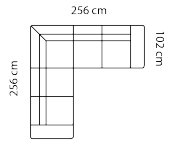

Combination **2221**

2-seater

Pouf **1710**

Combo shown: **0011**
Combo mirrored **0021**

Chaiselong+2-seater

Combo shown: **0031**
Combo mirrored **0041**

Chaiselong+2 1/2-seater

Combo shown: **0051**
Combo mirrored **0061**

Chaiselong+3-seater

Combo shown: **0071**

2-seater+90°+2-seater

Combo shown: **0101**
Combo mirrored **0111**

3-seater+90°+2-seater

Combo shown: **9101**
Combo mirrored **9111**

Open-end+90°+2-seater

Combo shown: **9121**
Combo mirrored **9131**

1,5 Chaiselong+2 1/2-seater

Combo shown: **9251**
Combo mirrored **9261**

Open-end+90°+1 1/2-seater+1,5 Chaiselong

Cushions: **1000015**

17 x 60 cm.

1000016

HxW 17 x 81 cm.

Specifications of Lucera