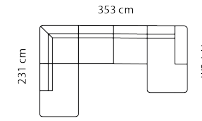

Open-end+90°+2 1/2-seater

Combo shown: **9161**
Combo mirrored **9171**

Open-end+90°+3-seater

Combo shown: **9181**
Combo mirrored **9191**

Open-end+90°+2-seater+chaiselong

Combo shown: **9401**
Combo mirrored **9411**

1,5 Chaiselong+2 1/2-seater

Combo shown: **9251**
Combo mirrored **9261**

Open-end+90°+1 1/2-seater+1,5 Chaiselong

Cushions: **1000015**

17 x 60 cm.

1000016

HxW 17 x 81 cm.

Specifications of Lucera