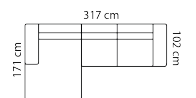

Open-end+90°+2 1/2-seater+chaiselong

Combo shown: **9421**
Combo mirrored **9431**

Open-end+90°+3-seater+chaiselong

Combo shown: **9451**
Combo mirrored **9461**

1,5 Chaiselong+1 1/2-seater

Combo shown: **9471**
Combo mirrored **9481**

1,5 Chaiselong+2 1/2-seater

Combo shown: **9251**
Combo mirrored **9261**

Open-end+90°+1 1/2-seater+1,5 Chaiselong

Cushions: **1000015**

17 x 60 cm.

1000016

HxW 17 x 81 cm.

Specifications of Lucera