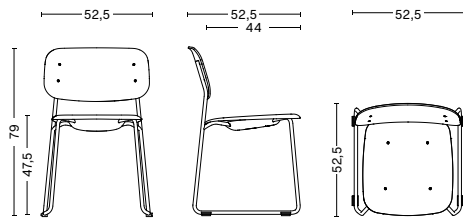

TESTS

EN 16139:2013 / Furniture - Strength, durability and safety - Requirements for non-domestic seating.

L2: Extreme use - Loading according to Test severity L2.

ANSI BIFMA X5.4-2012 / American National Standard For Office Furnishings - Lounge and Public Seating - Tests.

DOWNLOADS

Packshots and lifestyle photos, 2D / 3D files, care and maintenance instructions, test certificates, product fact sheets, and product presentations are available in our Image Bank at hay.com.

[Link to downloads.](#)

CERTIFICATIONS

Made from FSC™-certified and other controlled materials.