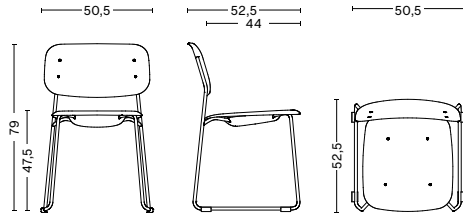

SEAT & BACK / 2D moulded plywood seat and back mounted to the frame with rivets. Inner plywood in beech, top veneer in oak. Stacking pad in polypropylene mounted underneath the seat.

BASE / Ø16 mm steel tube.

**DIMENSIONS**

WIDTH / 50,5 cm / 19.9"  
DEPTH / 52,5 cm / 20.7"  
HEIGHT / 79 cm / 31.1"  
SEAT HEIGHT / 47,5 cm / 18.7"  
SEAT DEPTH / 44 cm / 17.3"

**OPTIONS**

Soft Edge 10 Sled is available with linking gliders.