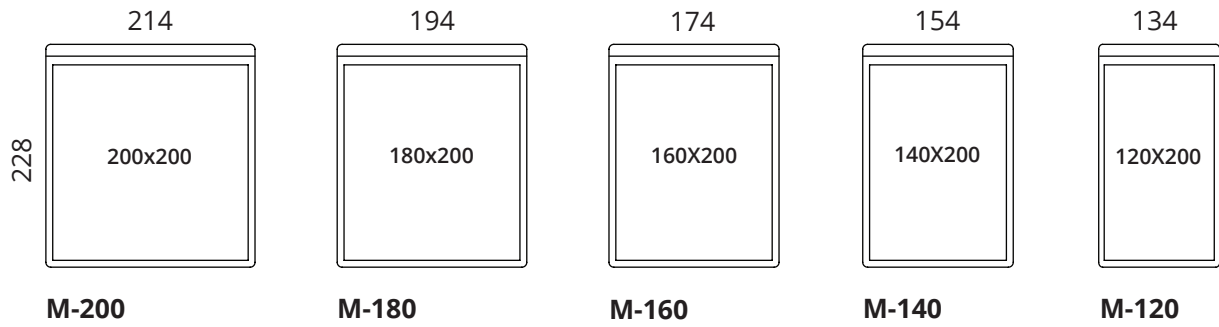

cover fully removable; 100% cotton lining;
bed base with sturdy slats

MEASUREMENTS

the selection includes mattress dimensions 120x200cm, 140x200cm,
160x200cm, 180x200cm, 200x200cm

SOFTREND

www.softrend.ee

Dimensions

All measurements in centimetres