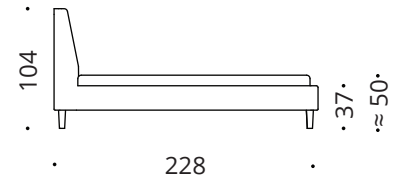

cover fully removable; 100% cotton lining;
bed base with sturdy slats

MEASUREMENTS

the selection includes mattress dimensions 120x200cm, 140x200cm,
160x200cm, 180x200cm, 200x200cm

SOFTREND

www.softrend.ee

Dimensions

All measurements in centimetres