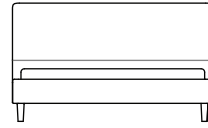

cover fully removable; 100% cotton lining;
bed base with sturdy slats

MEASUREMENTS

the selection includes mattress dimensions 120x200cm, 140x200cm,
160x200cm, 180x200cm, 200x200cm

SOFTREND

www.softrend.ee

Dimensions

All measurements in centimetres