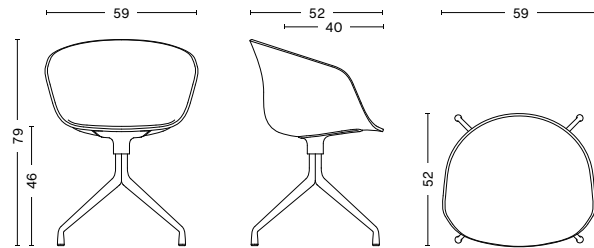

SHELL COLOUR

BASE FINISH

DIMENSIONS

- / WIDTH 59 cm / 23.23"
- / DEPTH 52 cm / 20.47"
- / HEIGHT 79 cm / 31.1"
- / SEAT HEIGHT 46 cm / 18.11"
- / SEAT DEPTH 40 cm / 15.75"

GLIDERS

PLASTIC GLIDER (STANDARD ON ALL) / Suitable for most floorings which are not too sensitive.