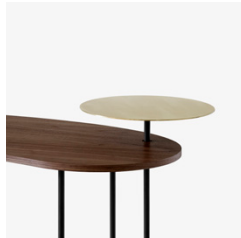

# PALETTE JH9

BY JAIME HAYON  
2015

“In a world where everyone is rushing around mega multi-tasking, to sit at an ordinary desk feels so static,” says Spanish artist / designer Jaime Hayon. “I felt compelled to design a desk with a feeling of motion, inspired by the kinetic sculptures of Alexander Calder. Balancing various shapes and materials at various heights supported by a metal frame. In theory it’s like a mobile but in reality it’s a desk.”

Each Palette desk partners two shapes together: an elongated bean shape with a simple round shape. Adding to the cohesive effect of the design is the choice of elegant materials, such as the option of walnut or black ash together with black marble and brass. A compelling mix of the warmth of wood, the natural pattern and regal appeal of marble and the satin polished brass. Materials that both contrast and compliment each other in a table that instantly signals exclusivity.

62cm / 24.4in

146cm / 57.5in

<b>Category</b>	Desk
<b>Production process</b>	The base is made from welded and powder coated steel tubes. The table tops are made from laser cut satin polished brass, polished marble and lacquered veneer.
<b>Environment</b>	Indoor
<b>Material</b>	Brass, Nero Marquina marble, lacquered ash veneer, lacquered walnut veneer
<b>Dimensions (cm/in)</b>	H: 73-83cm/28.7-32.7in, W: 146cm/57.5in, D: 62cm/24.4in
<b>Weight (kg)</b>	22 kg
<b>Colours</b>	Nero Marquina marble, black lacquered ash Brass, grey green lacquered ash Brass, lacquered walnut
<b>Gliders</b>	The Palette tables are fitted with plastic gliders.
<b>Cleaning instructions</b>	Please download our material Care & Cleaning Instructions through <a href="http://www.andtradition.com">www.andtradition.com</a>
<b>Package dimensions (cm/in)</b>	H: 88cm/34.6in, D: 145cm/57in, L: 67cm/26.4in

**PRODUCT**

**COLOUR**

**Black lacquered ash &  
Nero Marquina marble**

**Grey green lacquered ash  
& brass**

**Lacquered walnut  
& brass**