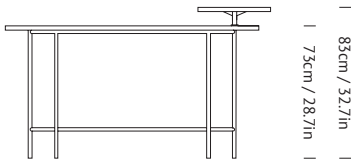

Each Palette desk partners two shapes together: an elongated bean shape with a simple round shape. Adding to the cohesive effect of the design is the choice of elegant materials, such as the option of walnut or black ash together with black marble and brass. A compelling mix of the warmth of wood, the natural pattern and regal appeal of marble and the satin polished brass. Materials that both contrast and compliment each other in a table that instantly signals exclusivity.

62cm / 24.4in

146cm / 57.5in

<b>Category</b>	Desk
<b>Production process</b>	The base is made from welded and powder coated steel tubes. The table tops are made from laser cut satin polished brass, polished marble and lacquered veneer.
<b>Environment</b>	Indoor
<b>Material</b>	Brass, Nero Marquina marble, lacquered ash veneer, lacquered walnut veneer
<b>Dimensions (cm/in)</b>	H: 73-83cm/28.7-32.7in, W: 146cm/57.5in, D: 62cm/24.4in
<b>Weight (kg)</b>	22 kg
<b>Colours</b>	Nero Marquina marble, black lacquered ash Brass, grey green lacquered ash Brass, lacquered walnut
<b>Gliders</b>	The Palette tables are fitted with plastic gliders.
<b>Cleaning instructions</b>	Please download our material Care & Cleaning Instructions through <a href="http://www.andtradition.com">www.andtradition.com</a>
<b>Package dimensions (cm/in)</b>	H: 88cm/34.6in, D: 145cm/57in, L: 67cm/26.4in