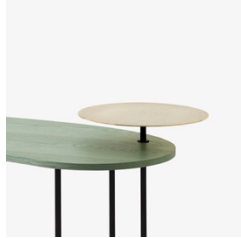

# PALETTE JH9

BY JAIME HAYON  
2015

“In a world where everyone is rushing around mega multi-tasking, to sit at an ordinary desk feels so static,” says Spanish artist / designer Jaime Hayon. “I felt compelled to design a desk with a feeling of motion, inspired by the kinetic sculptures of Alexander Calder. Balancing various shapes and materials at various heights supported by a metal frame. In theory it’s like a mobile but in reality it’s a desk.”

Each Palette desk partners two shapes together: an elongated bean shape with a simple round shape. Adding to the cohesive effect of the design is the choice of elegant materials, such as the option of walnut or black ash together with black marble and brass. A compelling mix of the warmth of wood, the natural pattern and regal appeal of marble and the satin polished brass. Materials that both contrast and compliment each other in a table that instantly signals exclusivity.

62cm / 24.4in

146cm / 57.5in

<b>Category</b>	Desk
<b>Production process</b>	The base is made from welded and powder coated steel tubes. The table tops are made from laser cut satin polished brass, polished marble and lacquered veneer.
<b>Environment</b>	Indoor
<b>Material</b>	Brass, Nero Marquina marble, lacquered ash veneer, lacquered walnut veneer
<b>Dimensions (cm/in)</b>	H: 73-83cm/28.7-32.7in, W: 146cm/57.5in, D: 62cm/24.4in
<b>Weight (kg)</b>	22 kg
<b>Colours</b>	Nero Marquina marble, black lacquered ash Brass, grey green lacquered ash Brass, lacquered walnut
<b>Gliders</b>	The Palette tables are fitted with plastic gliders.
<b>Cleaning instructions</b>	Please download our material Care & Cleaning Instructions through <a href="http://www.andtradition.com">www.andtradition.com</a>
<b>Package dimensions (cm/in)</b>	H: 88cm/34.6in, D: 145cm/57in, L: 67cm/26.4in

**PRODUCT**

**COLOUR**

**Black lacquered ash &  
Nero Marquina marble**

**Grey green lacquered ash  
& brass**

**Lacquered walnut  
& brass**